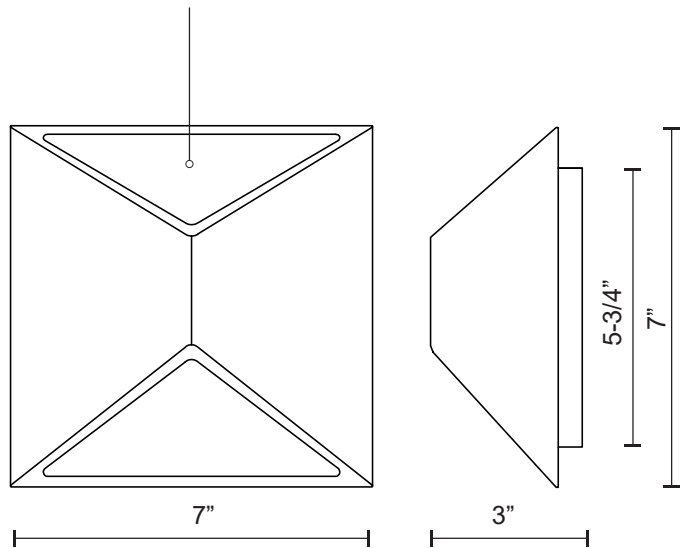

INDIO EW60307

WALL

PROJECT

SPECIFICATION DETAILS

Fixture Dimensions	W7" x H7" x E3"
Light Source	AC LED Module
Wattage	7W
Total Lumens	505lm
Delivered Lumens	WH-219lm
Voltage	120V
Color Temperature	3000K
CRI (Ra)	90CRI
Optional Color Temps	2700K - 5000K Available, Minimum Order Quantities Apply
LED Rated Life	50,000 hours
Dimming	100% - 10%, ELV Dimmer (Not Included)
Diffuser Details	Acrylic diffuser
ADA Compliant	Yes
Location	Wet
Illumination Direction	Up and Down
Mounting Style	All Orientation; Wall;
Paint Finish	BZ02; WH02;

* For custom options, consult factory for details.

* For warranty information, please visit www.kuzcolighting.com/warranty

DESCRIPTION

Stunning minimalist aluminum housing wall sconce available in brushed nickel, bronze and white finishes. Square shaped with triangular opening omitting light up and down. Equipped with our powerful 120V AC LED technology

Finish
BN - Brushed Nickel
BZ - Bronze
WH - White

KUZCO

CANADA: 19054 28TH AVENUE - SURREY, BC V3Z 6M3
USA: 3035 E. LONE MOUNTAIN ROAD - LAS VEGAS, NV 89081

WWW.KUZCOLIGHTING.COM

© 2018 KUZCO LIGHTING. ALL RIGHTS RESERVED.

COMMENT