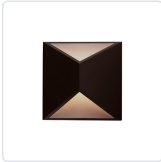

INDIO EW60307

WALL

PROJECT

EW60307-BN
Brushed Nickel

EW60307-BZ
Bronze

EW60307-WH
White

SPECIFICATION DETAILS

Fixture Dimensions	W7" x H7" x E3"
Light Source	AC LED Module
Wattage	7W
Total Lumens	505lm
Delivered Lumens	WH-219lm
Voltage	120V
Color Temperature	3000K
CRI (Ra)	90CRI
Optional Color Temps	2700K - 5000K Available, Minimum Order Quantities Apply
LED Rated Life	50,000 hours
Dimming	100% - 10%, ELV Dimmer (Not Included)
Diffuser Details	Acrylic diffuser
ADA Compliant	Yes
Location	Wet
Illumination Direction	Up and Down
Mounting Style	All Orientation; Wall;
Paint Finish	BZ02; WH02;

* For custom options, consult factory for details.

* For warranty information, please visit www.kuzcolighting.com/warranty

DESCRIPTION

Stunning minimalist aluminum housing wall sconce available in brushed nickel, bronze and white finishes. Square shaped with triangular opening omitting light up and down. Equipped with our powerful 120V AC LED technology

Finish
BN - Brushed Nickel
BZ - Bronze
WH - White

KUZCO

CANADA: 19054 28TH AVENUE - SURREY, BC V3Z 6M3
USA: 3035 E. LONE MOUNTAIN ROAD - LAS VEGAS, NV 89081

WWW.KUZCOLIGHTING.COM

© 2018 KUZCO LIGHTING. ALL RIGHTS RESERVED.