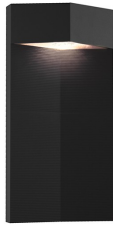

ELEMENT EW54016

WALL

PROJECT

DESCRIPTION

This die-cast aluminum exterior wall light brings a subtle elegance by way of its optically-pleasing textured surface. Available in a black finish, the 16 inch long rectangle-shaped downlight is rated for outdoor use but would be stunning as an indoor light detail. And of course, Kuzco's artful engineering ensures that the internal LED light source is concealed from sight.

SPECIFICATION DETAILS

Fixture Dimensions	W8" x H16" x E3"
Light Source	AC LED Module
Wattage	9W
Total Lumens	600lm
Delivered Lumens	BK-247lm
Voltage	120V
Color Temperature	3000K
CRI (Ra)	90CRI
Optional Color Temps	2700K - 5000K Available, Minimum Order Quantities Apply
LED Rated Life	50,000 hours
Dimming	100% - 10%, ELV Dimmer (Not Included)
Diffuser Details	Clear PC
ADA Compliant	Yes
Location	Wet
Paint Finish	BK02
Finish Option(s)	Black