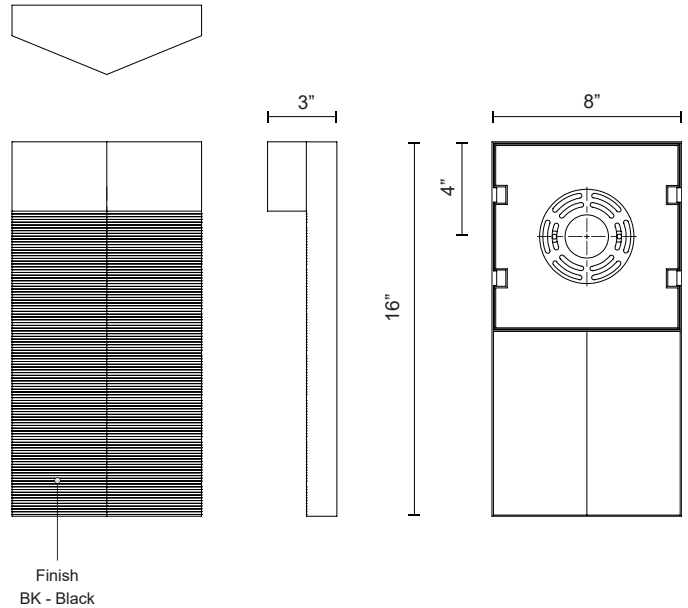

ELEMENT EW54016

WALL

PROJECT

DESCRIPTION

This die-cast aluminum exterior wall light brings a subtle elegance by way of its optically-pleasing textured surface. Available in a black finish, the 16 inch long rectangle-shaped downlight is rated for outdoor use but would be stunning as an indoor light detail. And of course, Kuzco's artful engineering ensures that the internal LED light source is concealed from sight.

SPECIFICATION DETAILS

Fixture Dimensions	W8" x H16" x E3"
Light Source	AC LED Module
Wattage	9W
Total Lumens	600lm
Delivered Lumens	BK-247lm
Voltage	120V
Color Temperature	3000K
CRI (Ra)	90CRI
Optional Color Temps	2700K - 5000K Available, Minimum Order Quantities Apply
LED Rated Life	50,000 hours
Dimming	100% - 10%, ELV Dimmer (Not Included)
Diffuser Details	Clear PC
ADA Compliant	Yes
Location	Wet
Paint Finish	BK02
Finish Option(s)	Black

* For custom options, consult factory for details.

* For warranty information, please visit www.kuzcolighting.com/warranty

KUZCO

CANADA: 19054 28TH AVENUE - SURREY, BC V3Z 6M3

USA: 3035 E. LONE MOUNTAIN ROAD - LAS VEGAS, NV 89081

WWW.KUZCOLIGHTING.COM

© 2017 KUZCO LIGHTING. ALL RIGHTS RESERVED.

COMMENT