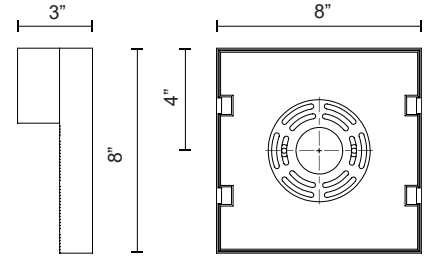

* For custom options, consult factory for details.

* For warranty information, please visit www.kuzcolighting.com/warranty

KUZCO

19054 28TH AVENUE
SURREY - BC V3Z 6M3
CANADA

WWW.KUZCOLIGHTING.COM

COMMENT