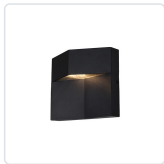

ELEMENT EW54008

WALL

PROJECT

DESCRIPTION

This die-cast aluminum exterior wall light brings a subtle elegance by way of its optically-pleasing textured surface. Available in a black, bronze or gray finish, the 16 inch long rectangle-shaped downlight is rated for outdoor use but would be stunning as an indoor light detail. And of course, Kuzco's artful engineering ensures that the internal LED light source is concealed from sight.

EW54008-BZ
Bronze

EW54008-BK
Black

EW54008-GY
Gray

SPECIFICATION DETAILS

Fixture Dimensions	W8" x H8" x E3"
Light Source	AC LED Module
Wattage	9W
Total Lumens	600lm
Delivered Lumens	BK-252lm
Voltage	120V
Color Temperature	3000K
CRI (Ra)	90CRI
Optional Color Temps	2700K - 5000K Available, Minimum Order Quantities Apply
LED Rated Life	50,000 hours
Dimming	100% - 10%, ELV Dimmer (Not Included)
Diffuser Details	Clear PC
ADA Compliant	Yes
Location	Wet
Compliance	ADA

Finish
BK - Black
BZ - Bronze
GY - Gray

* For custom options, consult factory for details.

* For warranty information, please visit www.kuzcolighting.com/warranty

KUZCO

19054 28TH AVENUE
SURREY - BC V3Z 6M3
CANADA