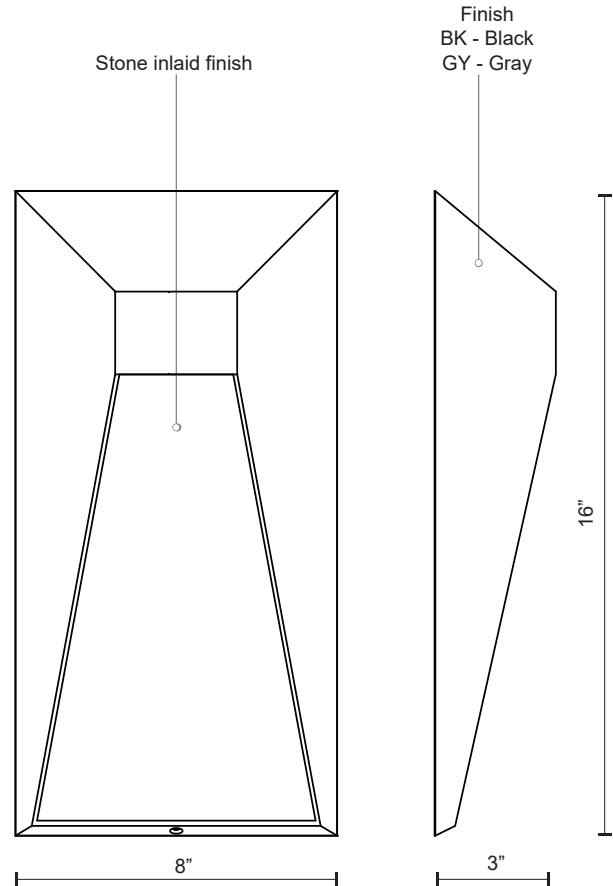

TWILIGHT EW53916

WALL

PROJECT

EW53916-BK
Black

EW53916-GY
Gray

SPECIFICATION DETAILS

Fixture Dimensions	W8" x H16" x E3"
Light Source	AC LED Module
Wattage	9W
Total Lumens	600lm
Delivered Lumens	BK-127lm
Voltage	120V
Color Temperature	3000K
CRI (Ra)	90CRI
Optional Color Temps	2700K - 5000K Available, Minimum Order Quantities Apply
LED Rated Life	50,000 hours
Dimming	100% - 10%, ELV Dimmer (Not Included)
ADA Compliant	Yes
Location	Wet
Illumination Direction	Downlight
Paint Finish	BK02; GY01;

* For custom options, consult factory for details.

* For warranty information, please visit www.kuzcolighting.com/warranty

DESCRIPTION

A formed aluminum rectangle-shaped exterior wall light brings texture and depth with its geometric details in an elegant masculine style. A stone inlay is lit in high relief by the internal LED light source. Twilight is suitable for exterior use and is available in black or gray finishes.