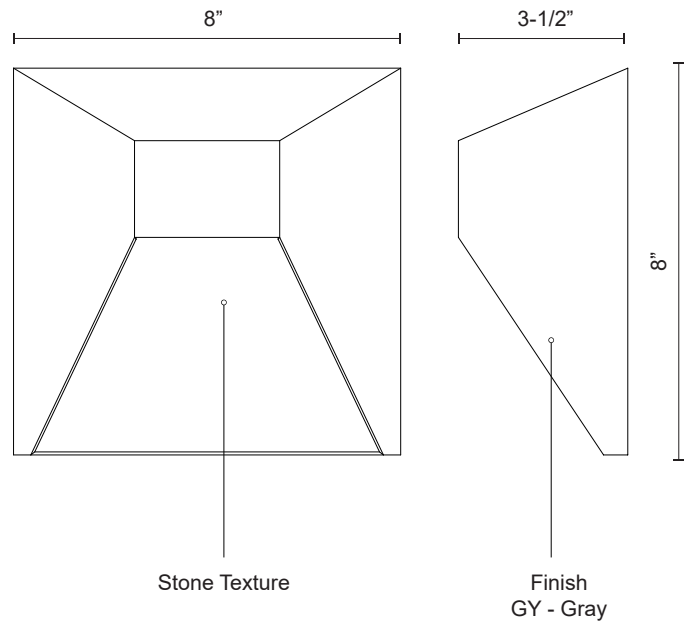

**DAWN
EW53908**

WALL

PROJECT

DESCRIPTION

Formed aluminum with powder-coated finish, inlaid stone and glass diffuser. Available in gray finish.

SPECIFICATION DETAILS

Fixture Dimensions	W8" x H8" x E3-1/2"
Light Source	AC LED Module
Wattage	9W
Total Lumens	600lm
Delivered Lumens	203lm*
Voltage	120V
Color Temperature	3000K
CRI (Ra)	90CRI
Optional Color Temps	2700K - 5000K Available, Minimum Order Quantities Apply
LED Rated Life	50,000 hours
Dimming	100% - 10%, ELV Dimmer (Not Included)
ADA Compliant	Yes
Location	Wet
Paint Finish	GY01

* For custom options, consult factory for details.

* For warranty information, please visit www.kuzcolighting.com/warranty

KUZCO

CANADA: 19054 28TH AVENUE - SURREY, BC V3Z 6M3
USA: 3035 E. LONE MOUNTAIN ROAD - LAS VEGAS, NV 89081

WWW.KUZCOLIGHTING.COM

© 2016 KUZCO LIGHTING. ALL RIGHTS RESERVED.

COMMENT