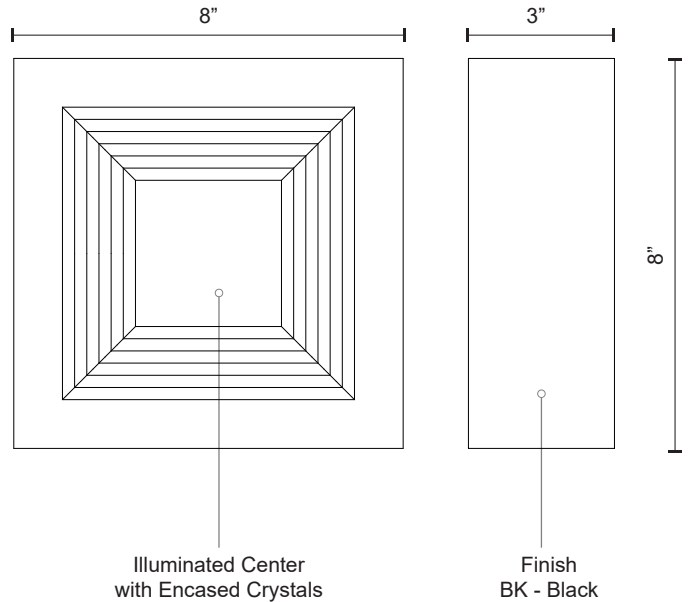

AGENT EW53808

WALL

PROJECT

DESCRIPTION

Die-cast aluminum with powder-coated finish and inlaid pressed glass crystal. Available in 3 finishes

SPECIFICATION DETAILS

* For custom options, consult factory for details.

Fixture Dimensions	W8" x H8" x E3"
Light Source	AC LED Module
Wattage	14W
Total Lumens	1100lm
Delivered Lumens	BK-505lm
Voltage	120V
Color Temperature	3000K
CRI (Ra)	90CRI
Optional Color Temps	2700K - 5000K Available, Minimum Order Quantities Apply
LED Rated Life	50,000 hours
Dimming	100% - 10%, ELV Dimmer (Not Included)
Crystal Details	Illuminated Center with Encased Crystals
ADA Compliant	Yes
Location	Wet
Compliance	ADA
Warranty	5 Years
Illumination Direction	Front and Downlight
Mounting Style	All Orientation; Wall;
Finish Option(s)	Black