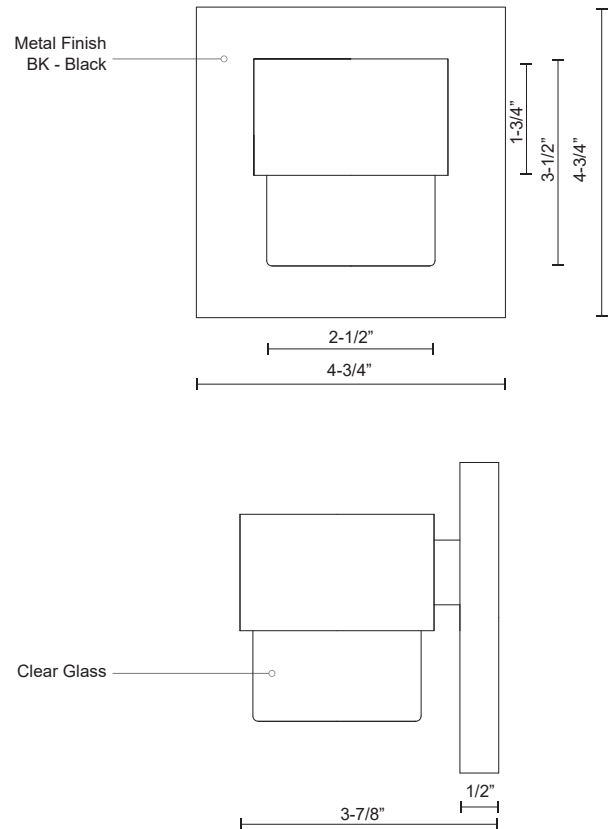

COPENHAGEN EW48205-BK

WALL

PROJECT

DESCRIPTION

The Copenhagen balances a clean, simple geometry with highly detailed glass for a sophisticated outdoor product line. The stark yet refined finish of the black structure contrasts with the translucent glass to augment its effect. Available in both wall-mounted and chandelier configurations, the complete offering is both elegant and versatile.

SPECIFICATION DETAILS

* For custom options, consult factory for details.

Fixture Dimensions	W2-1/2" x H3-1/2" x E3-7/8"
Light Source	AC LED Module
Wattage	5W
Total Lumens	400lm
Delivered Lumens	288lm
Voltage	120V
Color Temperature	3000K
CRI (Ra)	90CRI
Optional Color Temps	2700K - 5000K Available, Minimum Order Quantities Apply
LED Rated Life	50,000 hours
Dimming	100% - 10%, ELV Dimmer (Not Included)
Glass Details	Clear Molded Glass
ADA Compliant	Yes
Location	Wet
Compliance	ADA
Warranty	5 Years
Mounting Style	All Orientation; Wall;
Canopy Dimensions	W4-3/4" x H4-3/4" x E1/2"
Finish Option(s)	Black