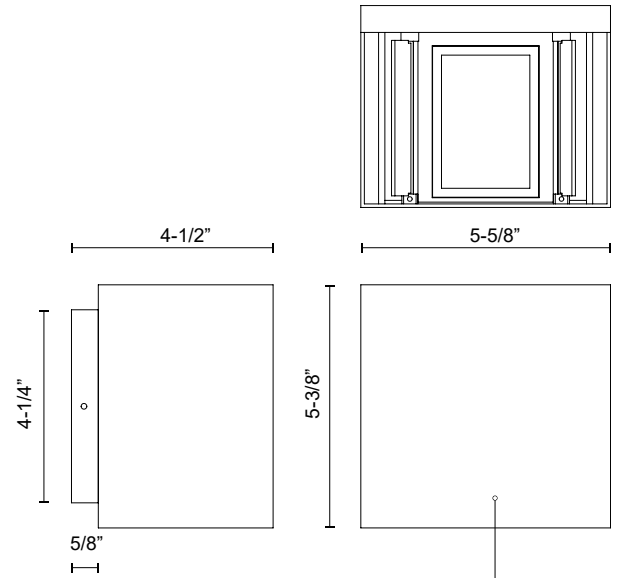

## SPECIFICATION DETAILS

<b>Fixture Dimensions</b>	W5-5/8" x H5-3/8" x E4-1/2"
<b>Light Source</b>	LED with DC Driver
<b>Wattage</b>	12W
<b>Total Lumens</b>	1020lm
<b>Delivered Lumens</b>	BK-642lm
<b>Voltage</b>	120-277V
<b>Color Temperature</b>	3000K
<b>CRI (Ra)</b>	90CRI
<b>Optional Color Temps</b>	2700K - 5000K Available, Minimum Order Quantities Apply
<b>LED Rated Life</b>	50,000 hours
<b>Dimming</b>	100% - 10%, TRIAC or ELV Dimmer (Not Included)
<b>Glass Details</b>	Clear Glass
<b>Location</b>	Wet, IP65
<b>Illumination Direction</b>	Up and Down
<b>Mounting Style</b>	All Orientation; Wall;
<b>Canopy Dimensions</b>	W5-5/8" x H4-1/4" x E5/8"
<b>Paint Finish</b>	BK02

## DESCRIPTION

Architectural exterior wall sconce, die-cast rectangular aluminum body with two adjustable flaps to change beam angle above and below the fixture.

0° to 90° tool-less beam re-shaping