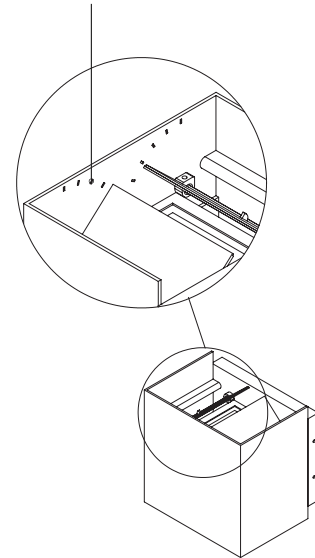

## SPECIFICATION DETAILS

<b>Fixture Dimensions</b>	W5-5/8" x H5-3/8" x E4-1/2"
<b>Light Source</b>	LED with DC Driver
<b>Wattage</b>	12W
<b>Total Lumens</b>	1020lm
<b>Delivered Lumens</b>	BK-642lm
<b>Voltage</b>	120-277V
<b>Color Temperature</b>	3000K
<b>CRI (Ra)</b>	90CRI
<b>Optional Color Temps</b>	2700K - 5000K Available, Minimum Order Quantities Apply
<b>LED Rated Life</b>	50,000 hours
<b>Dimming</b>	100% - 10%, TRIAC or ELV Dimmer (Not Included)
<b>Glass Details</b>	Clear Glass
<b>Location</b>	Wet, IP65
<b>Illumination Direction</b>	Up and Down
<b>Mounting Style</b>	All Orientation; Wall;
<b>Canopy Dimensions</b>	W5-5/8" x H4-1/4" x E5/8"
<b>Paint Finish</b>	BK02

## DESCRIPTION

Architectural exterior wall sconce, die-cast rectangular aluminum body with two adjustable flaps to change beam angle above and below the fixture.

0° to 90° tool-less beam re-shaping