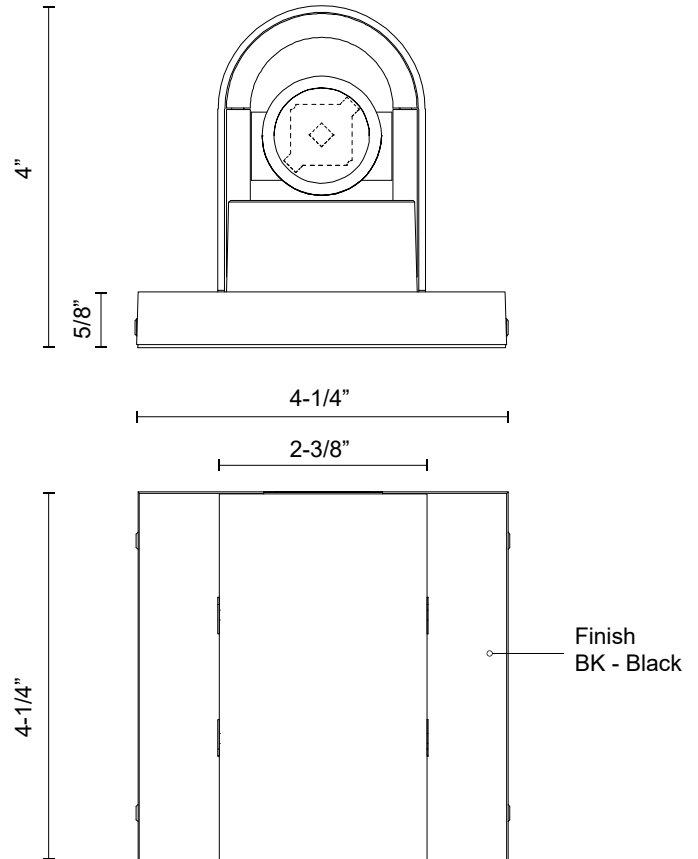

TRAVERSE EW45102

WALL

PROJECT

DESCRIPTION

The Traverse is the perfect versatile lighting for any landscape, large or small. Inspired by the form and rotational illumination of lighthouses, this collection is as customizable as it is visually pleasing. It is great for any space.

SPECIFICATION DETAILS

Fixture Dimensions	W2-3/8" x H4-1/4" x E4"
Light Source	LED with DC Driver
Wattage	8W
Total Lumens	680lm
Delivered Lumens	BK-515lm
Voltage	120V
Color Temperature	3000K
CRI (Ra)	90CRI
Optional Color Temps	2700K - 5000K Available, Minimum Order Quantities Apply
LED Rated Life	50,000 hours
Dimming	100% - 10%, TRIAC or ELV Dimmer (Not Included)
Diffuser Details	Parabolic Aluminum Reflector
Glass Details	Clear Glass
ADA Compliant	Yes
Location	Wet
Illumination Direction	Up and Down
Mounting Style	All Orientation; Wall;
Canopy Dimensions	W4-1/4" x H4-1/4" x E5/8"
Finish Option(s)	Black

* For custom options, consult factory for details.

* For warranty information, please visit www.kuzcolighting.com/warranty

KUZCO

CANADA: 19054 28TH AVENUE - SURREY, BC V3Z 6M3

USA: 3035 E. LONE MOUNTAIN ROAD - LAS VEGAS, NV 89081

WWW.KUZCOLIGHTING.COM

© 2021 KUZCO LIGHTING. ALL RIGHTS RESERVED.

COMMENT