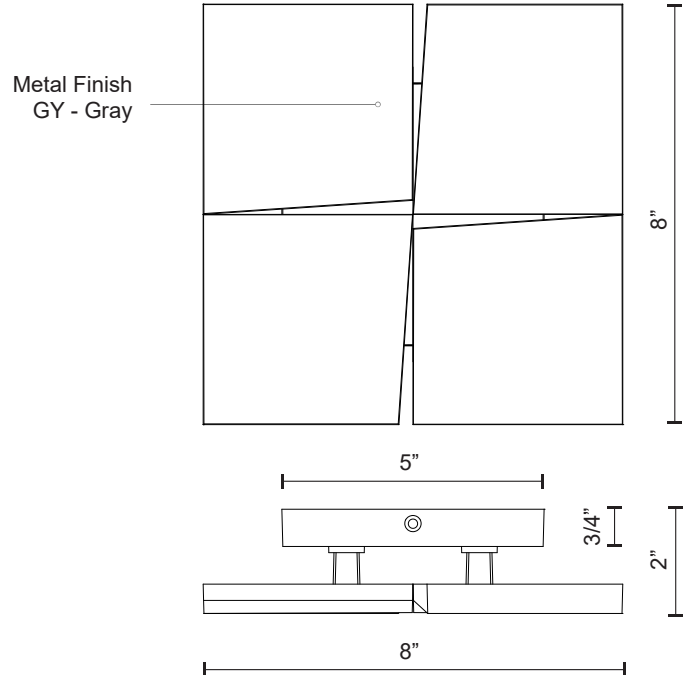

GATES EW4508

WALL

PROJECT

DESCRIPTION

The four empty spaces created by Gate's asymmetric panels are silhouetted and thrown into stark relief by Gate's 4 concealed LED backlights. A pinch of art on your wall that also creates a safe and welcoming pool of light for your space. An exterior sconce that will add to your interior space too.

SPECIFICATION DETAILS

Fixture Dimensions	W8" x H8" x E2"
Light Source	AC LED Module
Wattage	19W
Total Lumens	1600lm
Delivered Lumens	282lm*
Voltage	120V
Color Temperature	3000K
CRI (Ra)	90CRI
Optional Color Temps	2700K - 5000K Available, Minimum Order Quantities Apply
LED Rated Life	50,000 hours
Dimming	100% - 10%, ELV Dimmer (Not Included)
Diffuser Details	Clear PC
ADA Compliant	Yes
Location	Wet
Illumination Direction	Backlit
Mounting Style	All Orientation; Wall;
Canopy Dimensions	W5" x H5" x E3/4"
Finish Option(s)	Gray
Paint Finish	GY01

* For custom options, consult factory for details.

* For warranty information, please visit www.kuzcolighting.com/warranty

KUZCO

CANADA: 19054 28TH AVENUE - SURREY, BC V3Z 6M3

USA: 3035 E. LONE MOUNTAIN ROAD - LAS VEGAS, NV 89081

WWW.KUZCOLIGHTING.COM

© 2018 KUZCO LIGHTING. ALL RIGHTS RESERVED.

COMMENT