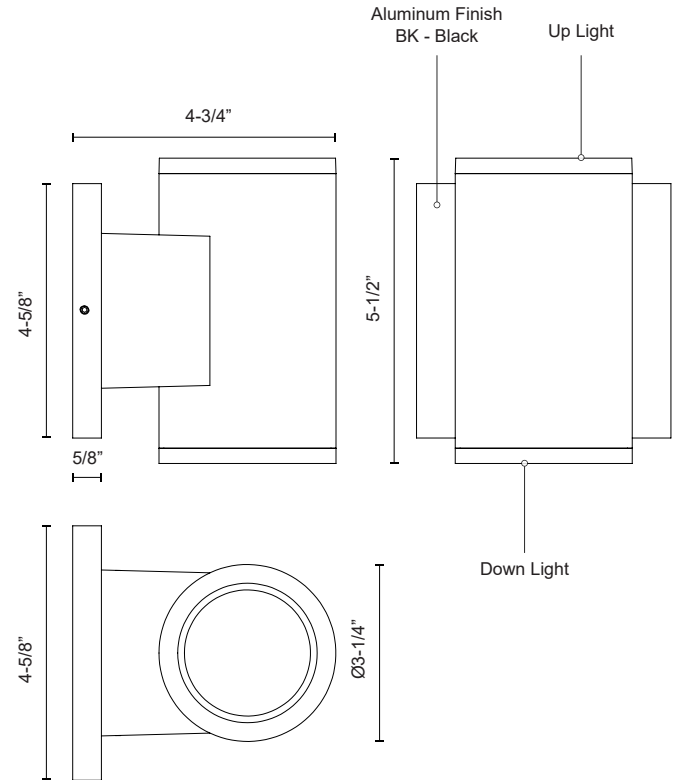

GRIFFITH EW44206-UNV

WALL

PROJECT

EW44206-BK-UNV
Black

SPECIFICATION DETAILS

Fixture Dimensions	W3-1/4" x H5-1/2" x E4-3/4"
Light Source	LED with DC Driver
Wattage	11W
Total Lumens	1150lm
Delivered Lumens	903lm
Voltage	120-277V
Color Temperature	3000K
CRI (Ra)	90CRI
Optional Color Temps	2700K - 5000K Available, Minimum Order Quantities Apply
LED Rated Life	50,000 hours
Dimming	100% - 10%, TRIAC or ELV Dimmer (Not Included)
Glass Details	Clear Glass
Shade Details	Multi-Faceted Aluminum Reflector
Location	Wet, IP65
Illumination Direction	Up and Down
Height from center	2-3/4"
Mounting Style	All Orientation; Wall;
Material	Aluminum
Canopy Dimensions	W4-5/8" x H4-5/8" x E5/8"
Paint Finish	BK02

* For custom options, consult factory for details.

* For warranty information, please visit www.kuzcolighting.com/warranty

DESCRIPTION

Architectural exterior wall sconce, die-cast aluminum cylindrical body with clear tempered glass and multi-faceted reflector to provide even illumination in both direction. Rated IP65.