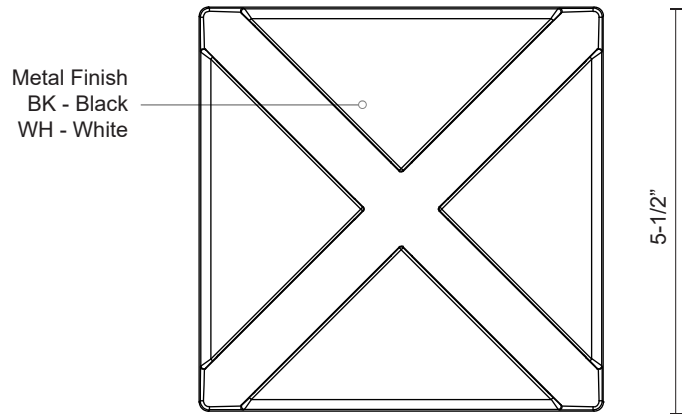

TAC EW4306

WALL

PROJECT

EW4306-WH
White

EW4306-BK
Black

SPECIFICATION DETAILS

Fixture Dimensions	W5-1/2" x H5-1/2" x E1-5/8"
Light Source	AC LED Module
Wattage	13W
Total Lumens	800lm
Delivered Lumens	BK-40lm
Voltage	120V
Color Temperature	3000K
CRI (Ra)	90CRI
Optional Color Temps	2700K - 5000K Available, Minimum Order Quantities Apply
LED Rated Life	50,000 hours
Dimming	100% - 10%, ELV Dimmer (Not Included)
Glass Details	Clear Glass
ADA Compliant	Yes
Location	Wet
Compliance	ADA
Mounting Style	All Orientation; Wall;

* For custom options, consult factory for details.

* For warranty information, please visit www.kuzcolighting.com/warranty

DESCRIPTION

X marks the spot. Contrasting foreground and background planar surfaces allow for the light-emitting surfaces to be obscured within the Tac exterior wall fixture. As a graphical and geometric element the lamp amplifies in impact with repetition and pattern. The bold accent is available in simple Black or White powder-coated finishes.