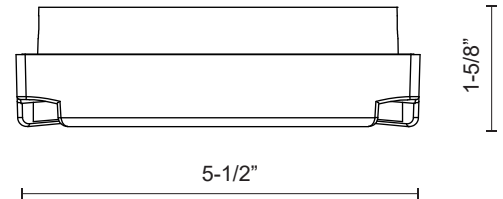

TAC EW4306

WALL

PROJECT

EW4306-WH
White

EW4306-BK
Black

SPECIFICATION DETAILS

Fixture Dimensions	W5-1/2" x H5-1/2" x E1-5/8"
Light Source	AC LED Module
Wattage	13W
Total Lumens	800lm
Delivered Lumens	BK-40lm
Voltage	120V
Color Temperature	3000K
CRI (Ra)	90CRI
Optional Color Temps	2700K - 5000K Available, Minimum Order Quantities Apply
LED Rated Life	50,000 hours
Dimming	100% - 10%, ELV Dimmer (Not Included)
Glass Details	Clear Glass
ADA Compliant	Yes
Location	Wet
Compliance	ADA
Mounting Style	All Orientation; Wall;

* For custom options, consult factory for details.

* For warranty information, please visit www.kuzcolighting.com/warranty

DESCRIPTION

X marks the spot. Contrasting foreground and background planar surfaces allow for the light-emitting surfaces to be obscured within the Tac exterior wall fixture. As a graphical and geometric element the lamp amplifies in impact with repetition and pattern. The bold accent is available in simple Black or White powder-coated finishes.