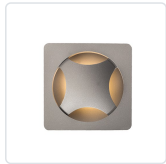

# ETNA EW4208

WALL

PROJECT

EW4208-GY  
Gray

## SPECIFICATION DETAILS

<b>Fixture Dimensions</b>	W8" x H8" x E2-3/8"
<b>Light Source</b>	AC LED Module
<b>Wattage</b>	5W
<b>Total Lumens</b>	400lm
<b>Delivered Lumens</b>	BK-70lm
<b>Voltage</b>	120V
<b>Color Temperature</b>	3000K
<b>CRI (Ra)</b>	90CRI
<b>Optional Color Temps</b>	2700K - 5000K Available, Minimum Order Quantities Apply
<b>LED Rated Life</b>	50,000 hours
<b>Dimming</b>	100% - 10%, ELV Dimmer (Not Included)
<b>ADA Compliant</b>	Yes
<b>Location</b>	Wet
<b>Illumination Direction</b>	All-Direction
<b>Mounting Style</b>	All Orientation; Wall;

## DESCRIPTION

The Etna exterior wall sconce conceals a LED light source behind the unique curved shape that appears to hover over the illuminated interior. The designer product is a great solution for add safety and brighten a dark environment or simply as a modern element to indoor or outdoor contexts. Available in gray powder-coated tones.