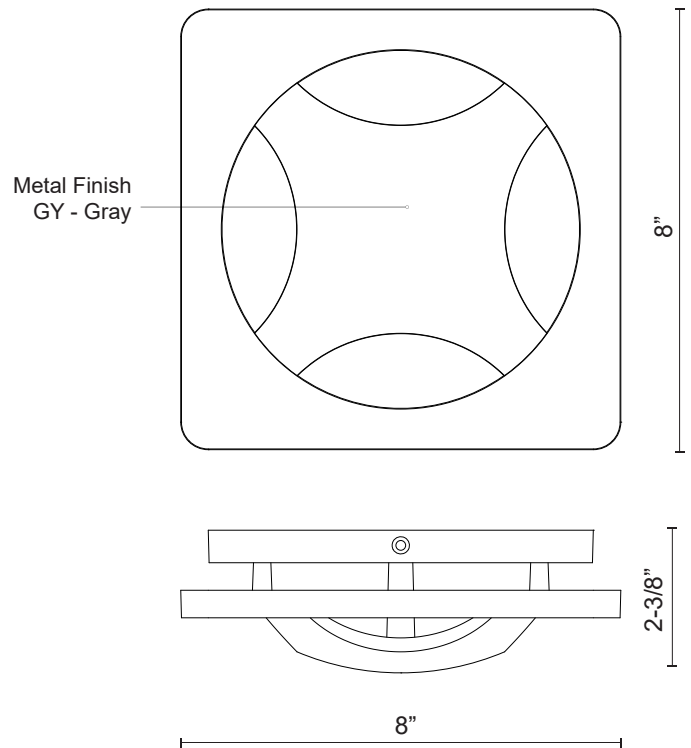

## SPECIFICATION DETAILS

<b>Fixture Dimensions</b>	W8" x H8" x E2-3/8"
<b>Light Source</b>	AC LED Module
<b>Wattage</b>	5W
<b>Total Lumens</b>	400lm
<b>Delivered Lumens</b>	BK-70lm
<b>Voltage</b>	120V
<b>Color Temperature</b>	3000K
<b>CRI (Ra)</b>	90CRI
<b>Optional Color Temps</b>	2700K - 5000K Available, Minimum Order Quantities Apply
<b>LED Rated Life</b>	50,000 hours
<b>Dimming</b>	100% - 10%, ELV Dimmer (Not Included)
<b>ADA Compliant</b>	Yes
<b>Location</b>	Wet
<b>Illumination Direction</b>	All-Direction
<b>Mounting Style</b>	All Orientation; Wall;

## DESCRIPTION

The Etna exterior wall sconce conceals a LED light source behind the unique curved shape that appears to hover over the illuminated interior. The designer product is a great solution for add safety and brighten a dark environment or simply as a modern element to indoor or outdoor contexts. Available in gray powder-coated tones.