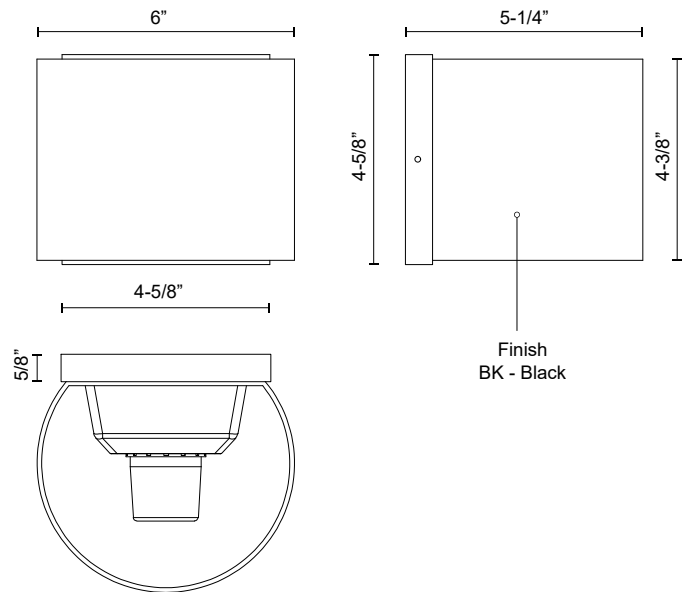

RENE EW39506-UNV

WALL

PROJECT

Black

SPECIFICATION DETAILS

Fixture Dimensions	W6" x H4-3/8" x E5-1/4"
Light Source	LED with DC Driver
Wattage	11W
Total Lumens	930lm
Delivered Lumens	604lm
Voltage	120-277V
Color Temperature	3000K
CRI (Ra)	90CRI
Optional Color Temps	2700K - 5000K Available, Minimum Order Quantities Apply
LED Rated Life	50,000 hours
Dimming	100% - 10%, TRIAC or ELV Dimmer (Not Included)
Location	Wet, IP65
Illumination Direction	Up/Down
Mounting Style	Up or Down
Canopy Dimensions	L4-5/8" x H4-5/8" x E5/8"
Paint Finish	BK02

* For custom options, consult factory for details.

* For warranty information, please visit www.kuzcolighting.com/warranty

DESCRIPTION

The Rene Collection is the soft spoken exterior wall fixture you've been looking for. Make a striking statement with the angular, square variation, or choose a softer feel with the curved option. Both offer an excellent balance between architectural and decorative with their stark black cast-aluminum bodies.

KUZCO

CANADA: 19054 28TH AVENUE - SURREY, BC V3Z 6M3

USA: 3035 E. LONE MOUNTAIN ROAD - LAS VEGAS, NV 89081

WWW.KUZCOLIGHTING.COM

© 2023 KUZCO LIGHTING. ALL RIGHTS RESERVED.

COMMENT