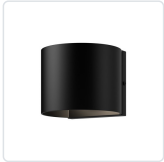

# RENE EW39506-UNV

WALL

PROJECT

EW39506-BK-UNV

Black

## SPECIFICATION DETAILS

<b>Fixture Dimensions</b>	W6" x H4-3/8" x E5-1/4"
<b>Light Source</b>	LED with DC Driver
<b>Wattage</b>	11W
<b>Total Lumens</b>	930lm
<b>Delivered Lumens</b>	604lm
<b>Voltage</b>	120-277V
<b>Color Temperature</b>	3000K
<b>CRI (Ra)</b>	90CRI
<b>Optional Color Temps</b>	2700K - 5000K Available, Minimum Order Quantities Apply
<b>LED Rated Life</b>	50,000 hours
<b>Dimming</b>	100% - 10%, TRIAC or ELV Dimmer (Not Included)
<b>Location</b>	Wet, IP65
<b>Illumination Direction</b>	Up/Down
<b>Mounting Style</b>	Up or Down
<b>Canopy Dimensions</b>	L4-5/8" x H4-5/8" x E5/8"
<b>Paint Finish</b>	BK02

## DESCRIPTION

The Rene Collection is the soft spoken exterior wall fixture you've been looking for. Make a striking statement with the angular, square variation, or choose a softer feel with the curved option. Both offer an excellent balance between architectural and decorative with their stark black cast-aluminum bodies.