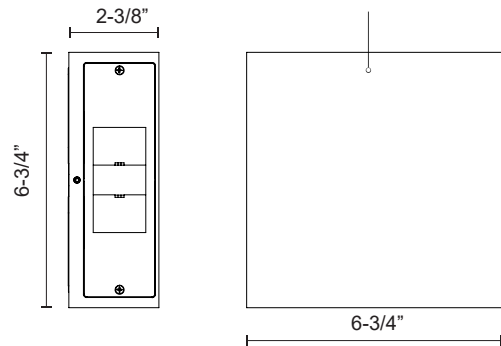

CANYON EW38807

WALL

PROJECT

DESCRIPTION

Architectural exterior wall sconce, die-cast square aluminum body with four adjustable slits to change beam angle.

SPECIFICATION DETAILS

Fixture Dimensions	W6-3/4" x H6-3/4" x E2-3/8"
Light Source	LED with DC Driver
Wattage	12W
Total Lumens	1260lm
Delivered Lumens	BK-515lm
Voltage	120-277V
Color Temperature	3000K
CRI (Ra)	80CRI
Optional Color Temps	2700K - 5000K Available, Minimum Order Quantities Apply
LED Rated Life	50,000 hours
Dimming	Non-Dimming
Diffuser Details	Clear PC
ADA Compliant	Yes
Location	Wet, IP65
Illumination Direction	4 Direction
Mounting Style	All Orientation; Wall;
Finish Option(s)	Black

* For custom options, consult factory for details.

* For warranty information, please visit www.kuzcolighting.com/warranty

0° to 90° Tool-less
Beam Re-shaping

Aluminum Finish
BK - Black

KUZCO

CANADA: 19054 28TH AVENUE - SURREY, BC V3Z 6M3