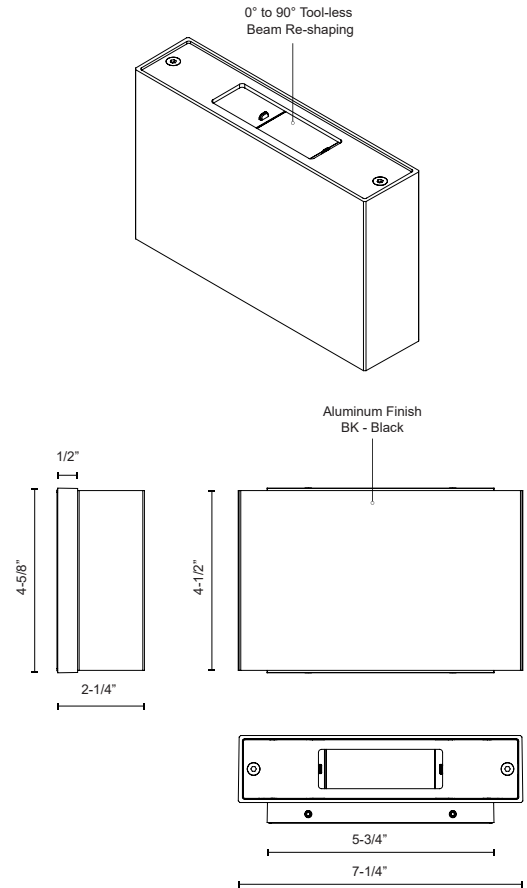

MELROSE EW37507

WALL

PROJECT

DESCRIPTION

Architectural exterior wall sconce, die-cast rectangular aluminum body with two adjustable slits to change beam angle.

SPECIFICATION DETAILS

Fixture Dimensions	W7-1/4" x H4-5/8" x E2-1/4"
Light Source	LED with DC Driver
Wattage	8W
Total Lumens	1260lm
Delivered Lumens	BK-489lm
Voltage	120-277V
Color Temperature	3000K
CRI (Ra)	80CRI
Optional Color Temps	2700K - 5000K Available, Minimum Order Quantities Apply
LED Rated Life	50,000 hours
Dimming	Non-Dimming
Diffuser Details	Clear PC
ADA Compliant	Yes
Location	Wet, IP65
Illumination Direction	Up and Down
Mounting Style	All Orientation; Wall;
Canopy Dimensions	W5-3/4" x H4-5/8" x E1/2"
Finish Option(s)	Black

* For custom options, consult factory for details.

* For warranty information, please visit www.kuzcolighting.com/warranty

KUZCO

CANADA: 19054 28TH AVENUE - SURREY, BC V3Z 6M3

USA: 3035 E. LONE MOUNTAIN ROAD - LAS VEGAS, NV 89081

WWW.KUZCOLIGHTING.COM

© 2019 KUZCO LIGHTING. ALL RIGHTS RESERVED.

COMMENT