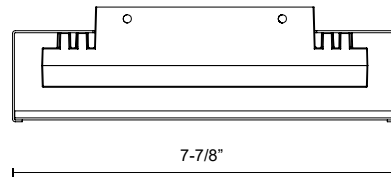

SPECIFICATION DETAILS

* For custom options, consult factory for details.

Fixture Dimensions	W7-7/8" x H5-5/8" x E2-3/8"
Light Source	AC LED Module
Wattage	10W
Total Lumens	850lm*
Delivered Lumens	555lm
Voltage	120V
Color Temperature	3000K
CRI (Ra)	90CRI
Optional Color Temps	2700K - 5000K Available, Minimum Order Quantities Apply
LED Rated Life	50,000 hours
Dimming	100% - 10%, ELV Dimmer (Not Included)
Diffuser Details	Frosted PC + Perforated Acrylic Panel
Location	Wet
Warranty	5 Years
ADA Compliant	Yes