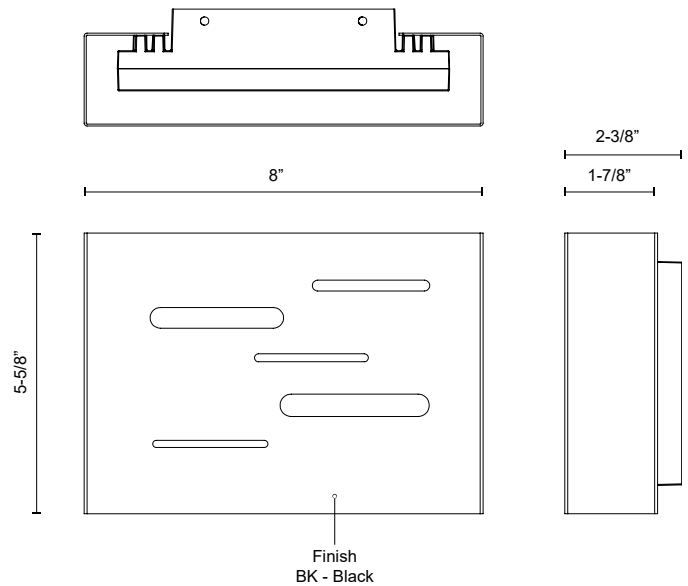

DYNAMO EW37206

WALL

PROJECT

DESCRIPTION

The Dynamo modular wall light system is built upon an adaptive rectilinear lamp assembly that may be applied to interior or exterior settings. An abundance of interchangeable covers is available and designed to conform to your desired visual effect. Versatile and expansive.

SPECIFICATION DETAILS

Fixture Dimensions	W8" x H5-5/8" x E2-3/8"
Light Source	LED with DC Driver
Wattage	12W
Total Lumens	850lm
Delivered Lumens	BK-111lm
Voltage	120V
Color Temperature	3000K
CRI (Ra)	90CRI
Optional Color Temps	2700K - 5000K Available, Minimum Order Quantities Apply
LED Rated Life	50,000 hours
Dimming	100% - 10%, TRIAC or ELV Dimmer (Not Included)
Diffuser Details	White PC Diffuser
ADA Compliant	Yes
Location	Wet
Mounting Style	All Orientation; Ceiling and Wall;
Paint Finish	BK02
Finish Option(s)	Black

* For custom options, consult factory for details.

* For warranty information, please visit www.kuzcolighting.com/warranty

KUZCO

CANADA: 19054 28TH AVENUE - SURREY, BC V3Z 6M3

USA: 3035 E. LONE MOUNTAIN ROAD - LAS VEGAS, NV 89081

WWW.KUZCOLIGHTING.COM

© 2021 KUZCO LIGHTING. ALL RIGHTS RESERVED.

COMMENT