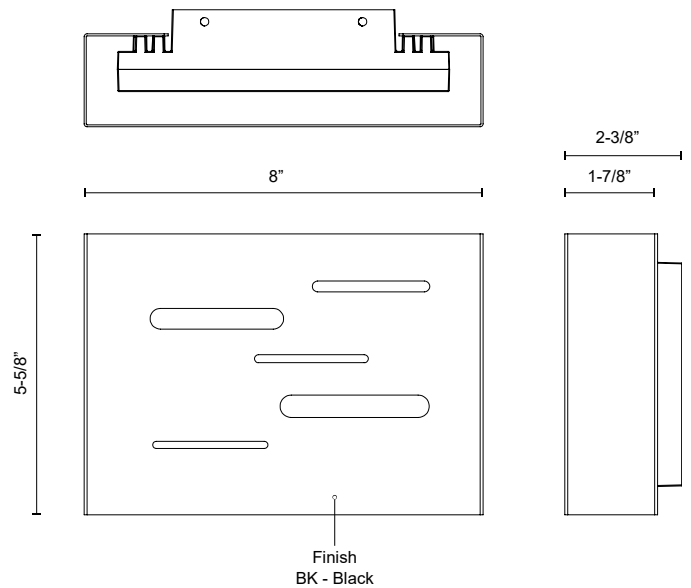

## SPECIFICATION DETAILS

\* For custom options, consult factory for details.

<b>Fixture Dimensions</b>	W8" x H5-5/8" x E2-3/8"
<b>Light Source</b>	AC LED Module
<b>Wattage</b>	10W
<b>Total Lumens</b>	850lm*
<b>Delivered Lumens</b>	111lm
<b>Voltage</b>	120V
<b>Color Temperature</b>	3000K
<b>CRI (Ra)</b>	90CRI
<b>Optional Color Temps</b>	2700K - 5000K Available, Minimum Order Quantities Apply
<b>LED Rated Life</b>	50,000 hours
<b>Dimming</b>	100% - 10%, ELV Dimmer (Not Included)
<b>Diffuser Details</b>	Frosted PC
<b>Location</b>	Wet
<b>Warranty</b>	5 Years
<b>ADA Compliant</b>	Yes

## DESCRIPTION

The Dynamo modular wall light system is built upon an adaptive rectilinear lamp assembly that may be applied to interior or exterior settings. An abundance of interchangeable covers is available and designed to conform to your desired visual effect. Versatile and expansive.