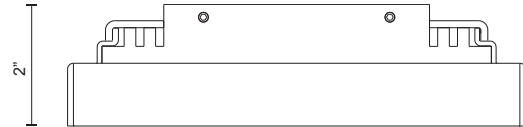

DYNAMO EW37204

WALL

PROJECT

EW37204-BK
Black

EW37204-GY
Gray

SPECIFICATION DETAILS

Fixture Dimensions	W7-3/4" x H5-5/8" x E2"
Light Source	LED with DC Driver
Wattage	12W
Total Lumens	850lm
Delivered Lumens	BK-738lm; GY-748lm;
Voltage	120V
Color Temperature	3000K
CRI (Ra)	90CRI
Optional Color Temps	2700K - 5000K Available, Minimum Order Quantities Apply
LED Rated Life	50,000 hours
Dimming	100% - 10%, TRIAC or ELV Dimmer (Not Included)
Diffuser Details	White PC Diffuser
ADA Compliant	Yes
Location	Wet
Mounting Style	All Orientation; Ceiling and Wall;
Paint Finish	BK02; GY01;

* For custom options, consult factory for details.

* For warranty information, please visit www.kuzcolighting.com/warranty

DESCRIPTION

Cast aluminum body with modular bent sheet covers. Lightly textured powder-coat finish. Rectangular opal polymeric diffuser. Outward emitting light. Rated for exterior use. Custom options available.