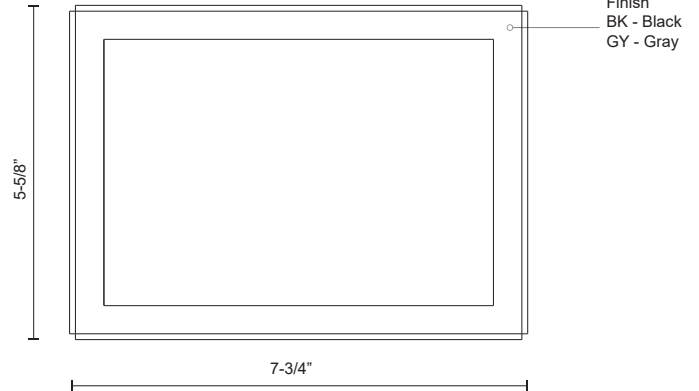

DYNAMO EW37204

WALL

PROJECT

SPECIFICATION DETAILS

Fixture Dimensions	W7-3/4" x H5-5/8" x E2"
Light Source	LED with DC Driver
Wattage	12W
Total Lumens	850lm
Delivered Lumens	BK-738lm; GY-748lm;
Voltage	120V
Color Temperature	3000K
CRI (Ra)	90CRI
Optional Color Temps	2700K - 5000K Available, Minimum Order Quantities Apply
LED Rated Life	50,000 hours
Dimming	100% - 10%, TRIAC or ELV Dimmer (Not Included)
Diffuser Details	White PC Diffuser
ADA Compliant	Yes
Location	Wet
Mounting Style	All Orientation; Ceiling and Wall;
Paint Finish	BK02; GY01;

* For custom options, consult factory for details.

* For warranty information, please visit www.kuzcolighting.com/warranty

DESCRIPTION

Cast aluminum body with modular bent sheet covers. Lightly textured powder-coat finish. Rectangular opal polymeric diffuser. Outward emitting light. Rated for exterior use. Custom options available.

KUZCO

CANADA: 19054 28TH AVENUE - SURREY, BC V3Z 6M3

USA: 3035 E. LONE MOUNTAIN ROAD - LAS VEGAS, NV 89081

WWW.KUZCOLIGHTING.COM

© 2019 KUZCO LIGHTING. ALL RIGHTS RESERVED.

COMMENT