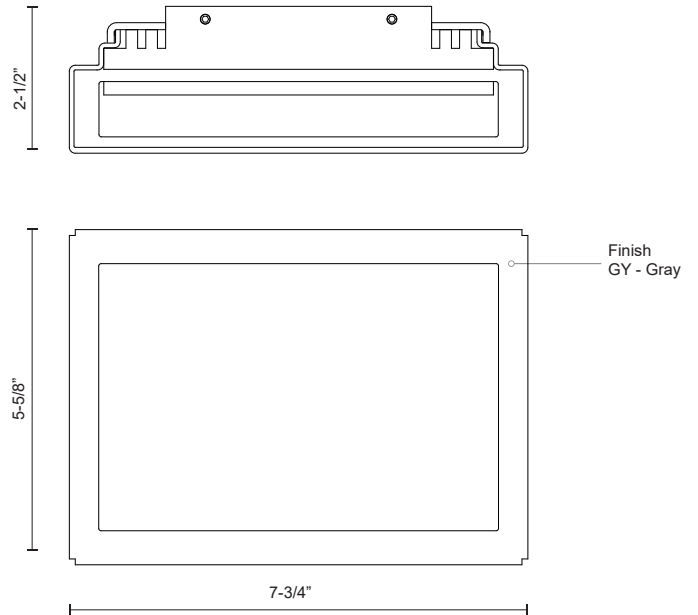

## SPECIFICATION DETAILS

<b>Fixture Dimensions</b>	W7-3/4" x H5-5/8" x E2-1/2"
<b>Light Source</b>	LED with DC Driver
<b>Wattage</b>	12W
<b>Total Lumens</b>	850lm
<b>Delivered Lumens</b>	GY-772lm
<b>Voltage</b>	120V
<b>Color Temperature</b>	3000K
<b>CRI (Ra)</b>	90CRI
<b>Optional Color Temps</b>	2700K - 5000K Available, Minimum Order Quantities Apply
<b>LED Rated Life</b>	50,000 hours
<b>Dimming</b>	100% - 10%, TRIAC or ELV Dimmer (Not Included)
<b>Diffuser Details</b>	White PC Diffuser
<b>ADA Compliant</b>	Yes
<b>Location</b>	Wet
<b>Mounting Style</b>	All Orientation; Ceiling and Wall;
<b>Paint Finish</b>	GY01

## DESCRIPTION

Cast aluminum body with modular bent sheet covers. Lightly textured powder-coat finish. Rectangular opal polymeric diffuser. Outward emitting light. Rated for exterior use. Custom options available.