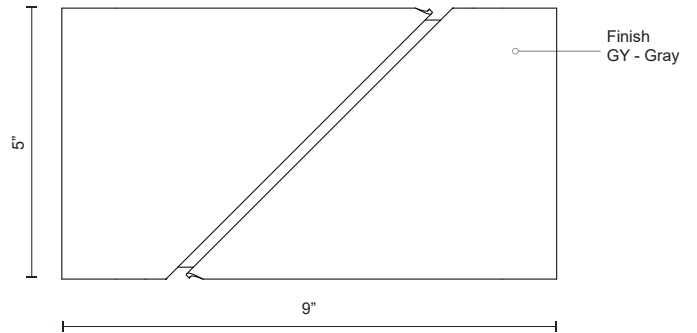

DYNAMO EW37201

WALL

PROJECT

DESCRIPTION

Cast aluminum body with modular bent sheet covers. Lightly textured powder-coat finish. Rectangular opal polymeric diffuser. Outward emitting light. Rated for exterior use. Custom options available.

SPECIFICATION DETAILS

Fixture Dimensions	W9" x H5" x E3-1/8"
Light Source	LED with DC Driver
Wattage	10W
Total Lumens	850lm
Delivered Lumens	GY-287lm
Voltage	120V
Color Temperature	3000K
CRI (Ra)	90CRI
Optional Color Temps	2700K - 5000K Available, Minimum Order Quantities Apply
LED Rated Life	50,000 hours
Dimming	100% - 10%, TRIAC or ELV Dimmer (Not Included)
Diffuser Details	White PC Diffuser
ADA Compliant	Yes
Location	Wet
Mounting Style	All Orientation; Ceiling and Wall;
Paint Finish	GY01
Finish Option(s)	Gray

* For custom options, consult factory for details.

* For warranty information, please visit www.kuzcolighting.com/warranty

KUZCO

CANADA: 19054 28TH AVENUE - SURREY, BC V3Z 6M3

USA: 3035 E. LONE MOUNTAIN ROAD - LAS VEGAS, NV 89081

WWW.KUZCOLIGHTING.COM

© 2019 KUZCO LIGHTING. ALL RIGHTS RESERVED.

COMMENT