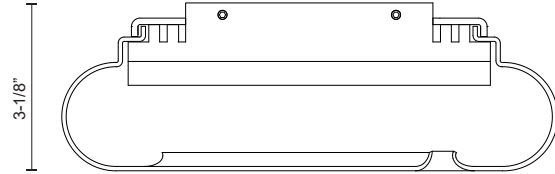

DYNAMO EW37201

WALL

PROJECT

DESCRIPTION

Cast aluminum body with modular bent sheet covers. Lightly textured powder-coat finish. Rectangular opal polymeric diffuser. Outward emitting light. Rated for exterior use. Custom options available.

SPECIFICATION DETAILS

Fixture Dimensions	W9" x H5" x E3-1/8"
Light Source	LED with DC Driver
Wattage	10W
Total Lumens	850lm
Delivered Lumens	GY-287lm
Voltage	120V
Color Temperature	3000K
CRI (Ra)	90CRI
Optional Color Temps	2700K - 5000K Available, Minimum Order Quantities Apply
LED Rated Life	50,000 hours
Dimming	100% - 10%, TRIAC or ELV Dimmer (Not Included)
Diffuser Details	White PC Diffuser
ADA Compliant	Yes
Location	Wet
Mounting Style	All Orientation; Ceiling and Wall;
Paint Finish	GY01
Finish Option(s)	Gray

* For custom options, consult factory for details.

* For warranty information, please visit www.kuzcolighting.com/warranty

KUZCO

CANADA: 19054 28TH AVENUE - SURREY, BC V3Z 6M3

USA: 3035 E. LONE MOUNTAIN ROAD - LAS VEGAS, NV 89081

WWW.KUZCOLIGHTING.COM

© 2019 KUZCO LIGHTING. ALL RIGHTS RESERVED.

COMMENT