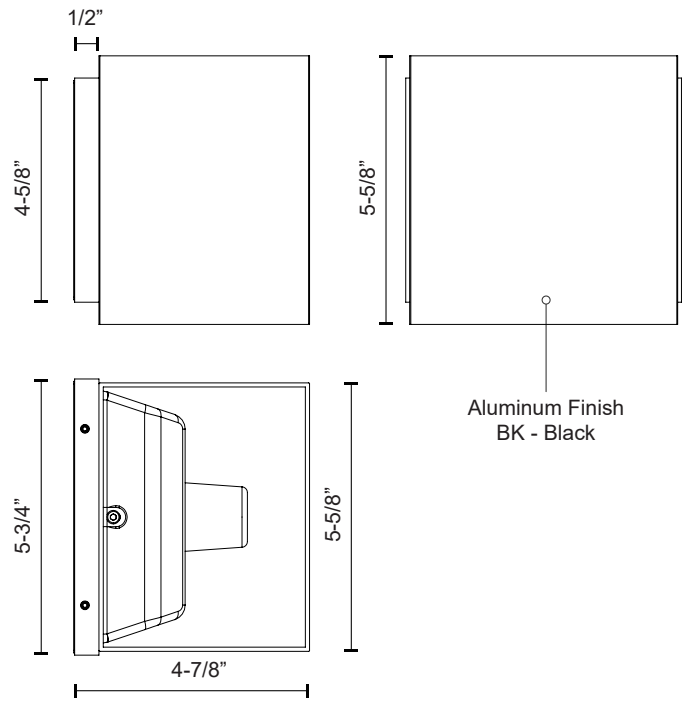

## DESCRIPTION

Architectural designed exterior wall sconce, die-cast aluminum cubic body with aluminum extrusion cover, shield light source to provide even, indirect illumination on wall surface. IK06 rated.

## SPECIFICATION DETAILS

\* For custom options, consult factory for details.

<b>Fixture Dimensions</b>	W5-5/8" x H5-5/8" x E4-7/8"
<b>Light Source</b>	LED with DC Driver
<b>Wattage</b>	10W
<b>Total Lumens</b>	1050lm
<b>Delivered Lumens</b>	BK-490lm*
<b>Voltage</b>	120-277V
<b>Color Temperature</b>	3000K
<b>CRI (Ra)</b>	80CRI
<b>Optional Color Temps</b>	2700K - 5000K Available, Minimum Order Quantities Apply
<b>LED Rated Life</b>	50,000 hours
<b>Dimming</b>	Non-Dimming
<b>Diffuser Details</b>	Clear PC
<b>Location</b>	Wet, IP65
<b>Compliance</b>	IP65
<b>Warranty</b>	5 Years
<b>Illumination Direction</b>	Up and Down
<b>Mounting Style</b>	All Orientation; Wall;
<b>Canopy Dimensions</b>	W5-3/4" x H4-5/8" x E1/2"
<b>Finish Option(s)</b>	Black