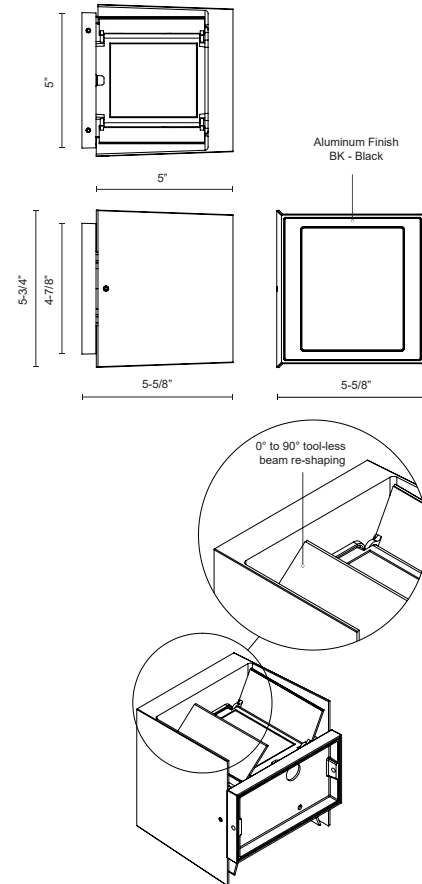

FAIRFAX EW36406

WALL

PROJECT

DESCRIPTION

Architectural exterior wall sconce, die-cast rectangular aluminum body with two adjustable kickers to change beam angle above and below the fixture. Frosted PC diffuser at front acts as indicator with an even, hot-spot free indicator.

SPECIFICATION DETAILS

Fixture Dimensions	W5-5/8" x H5-3/4" x E5-5/8"
Light Source	LED with DC Driver
Wattage	12W
Total Lumens	1260lm
Delivered Lumens	BK-465lm*
Voltage	120-277V
Color Temperature	3000K
CRI (Ra)	80CRI
Optional Color Temps	2700K - 5000K Available, Minimum Order Quantities Apply
LED Rated Life	50,000 hours
Dimming	Non-Dimming
Diffuser Details	Clear PC
Location	Wet, IP65
Illumination Direction	Up, Down and Front
Mounting Style	All Orientation; Wall;
Canopy Dimensions	W5" x H4-7/8" x E5/8"
Finish Option(s)	Black

* For custom options, consult factory for details.

* For warranty information, please visit www.kuzcolighting.com/warranty

KUZCO

CANADA: 19054 28TH AVENUE - SURREY, BC V3Z 6M3

USA: 3035 E. LONE MOUNTAIN ROAD - LAS VEGAS, NV 89081

WWW.KUZCOLIGHTING.COM

© 2019 KUZCO LIGHTING. ALL RIGHTS RESERVED.

COMMENT