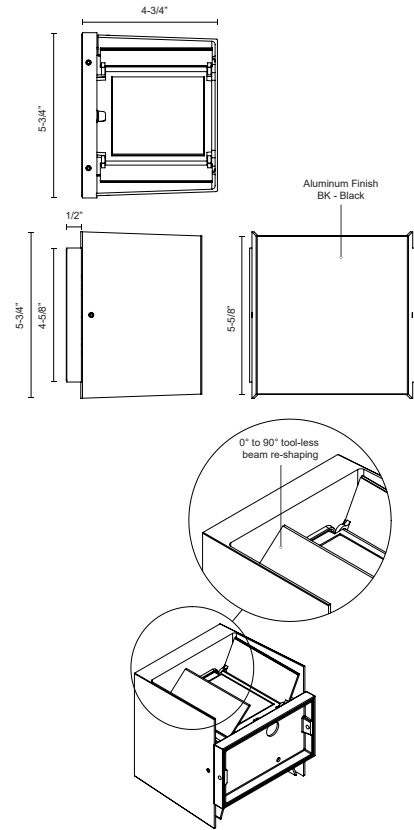

HAWTHORNE EW36206

WALL

PROJECT

DESCRIPTION

Architectural exterior wall sconce, die-cast rectangular aluminum body with two adjustable flaps to change beam angle above and below the fixture.

SPECIFICATION DETAILS

* For custom options, consult factory for details.

Fixture Dimensions	W5-3/4" x H5-5/8" x E4-3/4"
Light Source	LED with DC Driver
Wattage	6W
Total Lumens	630lm
Delivered Lumens	BK-265lm
Voltage	120-277V
Color Temperature	3000K
CRI (Ra)	80CRI
Optional Color Temps	2700K - 5000K Available, Minimum Order Quantities Apply
LED Rated Life	50,000 hours
Dimming	Non-Dimming
Glass Details	Clear Glass
Location	Wet, IP65
Compliance	IP65
Warranty	5 Years
Illumination Direction	Up and Down
Mounting Style	All Orientation; Wall;
Canopy Dimensions	W5-3/4" x H4-5/8" x E1/2"
Finish Option(s)	Black