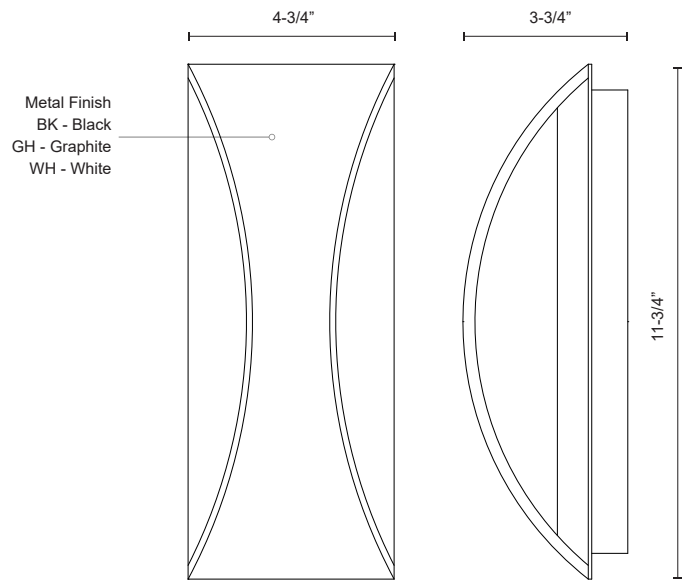

CABO EW3612

WALL

PROJECT

DESCRIPTION

High powered LED exterior single light wall mount fixture, with stylish relaxed arch design and three different color arrangements with two tone colors of inner white with graphite, black or white exterior metal finishes. Concealed inside is our 120V AC LED technology which radiates light either upward or downward depending how it is mounted on the wall. Can be mounted horizontal or vertical, certified ETL wet location listed and is available in two sizes.

EW3612-GH
Graphite

EW3612-BK
Black

EW3612-WH
White

SPECIFICATION DETAILS

* For custom options, consult factory for details.

Fixture Dimensions	W11-3/4" x H4-3/4" x E3-3/4"
Light Source	AC LED Module
Total Lumens	600lm
Wattage	9W
Delivered Lumens	BK-287lm
Voltage	120V
Color Temperature	3000K
CRI (Ra)	90CRI
Optional Color Temps	2700K - 5000K Available, Minimum Order Quantities Apply
LED Rated Life	50,000 hours
Dimming	100% - 10%, ELV Dimmer (Not Included)
Glass Details	Glass Diffuser
ADA Compliant	Yes
Location	Wet
Warranty	5 Years
Illumination Direction	Up and Down
Compliance	ADA
Mounting Style	All Orientation; Wall;