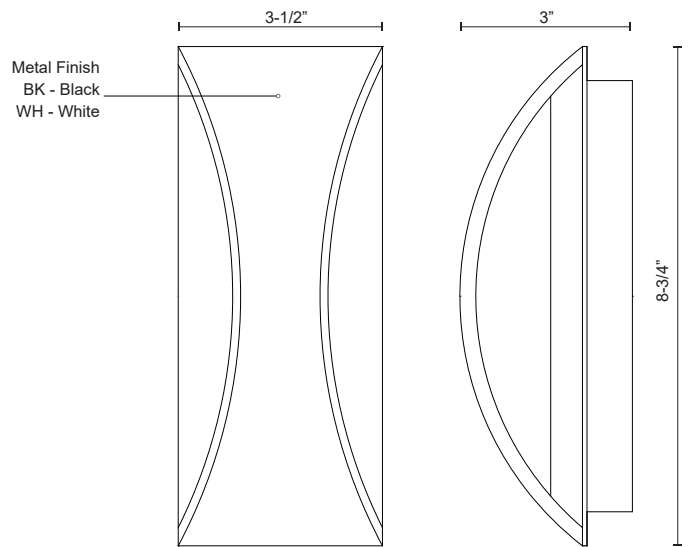

CABO EW3609

WALL

PROJECT

EW3609-BK
Black

EW3609-WH
White

SPECIFICATION DETAILS

Fixture Dimensions	W8-3/4" x H3-1/2" x E3"
Light Source	AC LED Module
Wattage	5W
Total Lumens	400lm
Delivered Lumens	BK-181lm
Voltage	120V
Color Temperature	3000K
CRI (Ra)	90CRI
Optional Color Temps	2700K - 5000K Available, Minimum Order Quantities Apply
LED Rated Life	50,000 hours
Dimming	100% - 10%, ELV Dimmer (Not Included)
Glass Details	Glass Diffuser
ADA Compliant	Yes
Location	Wet
Compliance	ADA
Illumination Direction	Up and Down
Mounting Style	All Orientation; Wall;

* For custom options, consult factory for details.

* For warranty information, please visit www.kuzcolighting.com/warranty

DESCRIPTION

High powered LED exterior single light wall mount fixture, with stylish relaxed arch design and three different color arrangements with two tone colors of inner white with black or white exterior metal finishes.

Concealed inside is our 120V AC LED technology which radiates light either upward or downward depending how it is mounted on the wall. Can be mounted horizontal or vertical, certified ETL wet location listed and is available in two sizes.