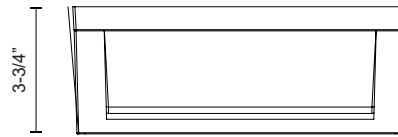

KUZCO

19054 28TH AVENUE
SURREY - BC V3Z 6M3
CANADA

WWW.KUZCOLIGHTING.COM

COMMENT