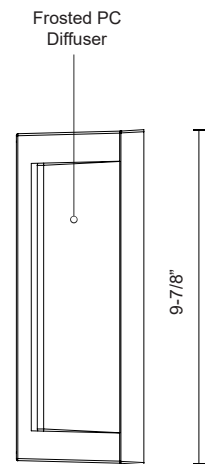

**COLE  
EW35710**

WALL

PROJECT

EW35710-BK  
Black

**SPECIFICATION DETAILS**

\* For custom options, consult factory for details.

<b>Fixture Dimensions</b>	W9-7/8" x H9-7/8" x E3-3/4"
<b>Light Source</b>	LED
<b>Wattage</b>	12W
<b>Total Lumens</b>	1275lm*
<b>Delivered Lumens</b>	BK-415lm
<b>Voltage</b>	120V
<b>Color Temperature</b>	3000K
<b>CRI (Ra)</b>	>80
<b>Optional Color Temps</b>	2700K - 5000K Available, Minimum Order Quantities Apply
<b>LED Rated Life</b>	50,000 hours
<b>Dimming</b>	100% - 10%, TRIAC or ELV Dimmer (Not Included)
<b>Diffuser Details</b>	Frosted PC Diffuser
<b>Location</b>	Wet
<b>Warranty</b>	5 Years
<b>ADA Compliant</b>	Yes

**DESCRIPTION**

The Cole features the iconic rectilinear forms of the Plaza family and maintains the sleek architectural feel, creating a softer feel and an even glow with an added diffuser. This exterior sconce is available in black finish.