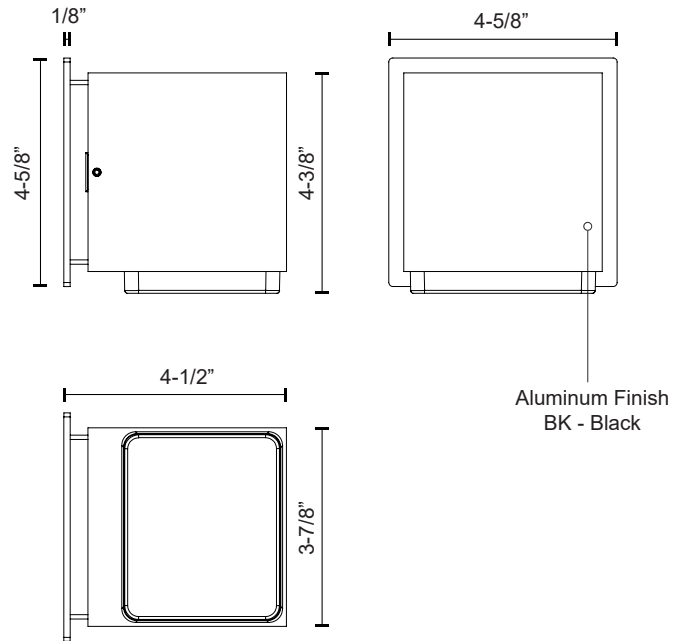

SUNSET EW35204

WALL

PROJECT

DESCRIPTION

Architectural designed exterior wall sconce, die-cast aluminum cubic body with opal glass to provide even glow of light. Rated IP65 and IK06.

SPECIFICATION DETAILS

Fixture Dimensions	W3-7/8" x H4-3/8" x E4-1/2"
Light Source	LED with DC Driver
Wattage	6W
Total Lumens	630lm
Delivered Lumens	BK-121lm
Voltage	120-277V
Color Temperature	3000K
CRI (Ra)	80CRI
Optional Color Temps	2700K - 5000K Available, Minimum Order Quantities Apply
LED Rated Life	50,000 hours
Dimming	Non-Dimming
Glass Details	White Interior Clear Borosilicate Glass
Location	Wet, IP65
Illumination Direction	Downlight
Mounting Style	All Orientation; Wall;
Canopy Dimensions	W4-5/8" x H4-5/8" x E1/8"
Finish Option(s)	Black

* For custom options, consult factory for details.

* For warranty information, please visit www.kuzcolighting.com/warranty

KUZCO

CANADA: 19054 28TH AVENUE - SURREY, BC V3Z 6M3

USA: 3035 E. LONE MOUNTAIN ROAD - LAS VEGAS, NV 89081

WWW.KUZCOLIGHTING.COM

© 2020 KUZCO LIGHTING. ALL RIGHTS RESERVED.

COMMENT