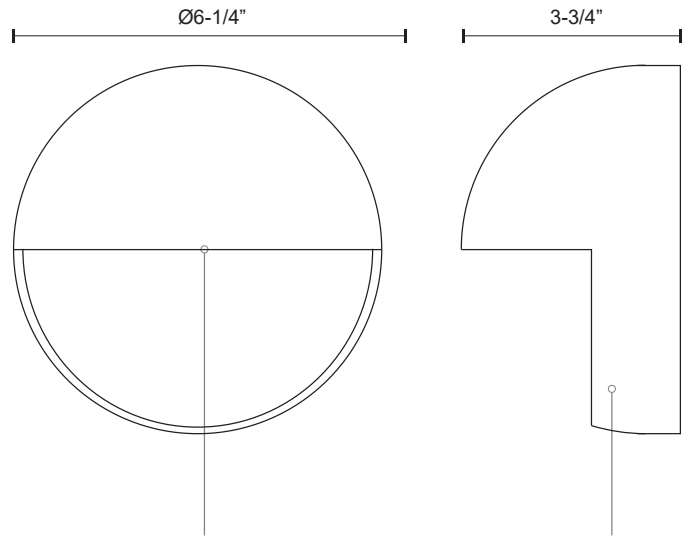

**BYRON
EW3506**

WALL

PROJECT

DESCRIPTION

Die-cast aluminum with powder-coated finish and glass diffuser.
Available in Black and Grey

EW3506-BK
Black

EW3506-GY
Grey

SPECIFICATION DETAILS

* For custom options, consult factory for details.

Fixture Dimensions	D6-1/4" x E3-3/4"
Light Source	LED
Wattage	5W
Total Lumens	400lm
Delivered Lumens	BK-127lm
Voltage	120V
Color Temperature	3000K
CRI (Ra)	>90
Optional Color Temps	2700K - 5000K Available, Minimum Order Quantities Apply
LED Rated Life	50,000 hours
Dimming	100% - 10%, ELV Dimmer (Not Included)
Diffuser Details	Frosted Glass Diffuser
Location	Wet
Warranty	5 Years
ADA Compliant	Yes