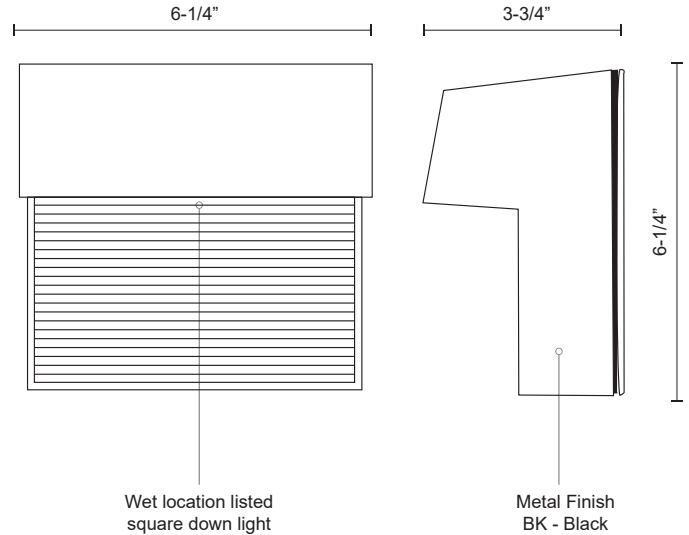

### SPECIFICATION DETAILS

<b>Fixture Dimensions</b>	W6-1/4" x H6-1/4" x E3-3/4"
<b>Light Source</b>	AC LED Module
<b>Wattage</b>	9W
<b>Total Lumens</b>	600lm
<b>Delivered Lumens</b>	BK-128lm
<b>Voltage</b>	120V
<b>Color Temperature</b>	3000K
<b>CRI (Ra)</b>	90CRI
<b>Optional Color Temps</b>	2700K - 5000K Available, Minimum Order Quantities Apply
<b>LED Rated Life</b>	50,000 hours
<b>Dimming</b>	100% - 10%, ELV Dimmer (Not Included)
<b>Glass Details</b>	Frosted Glass
<b>ADA Compliant</b>	Yes
<b>Location</b>	Wet
<b>Compliance</b>	ADA
<b>Finish Option(s)</b>	Black