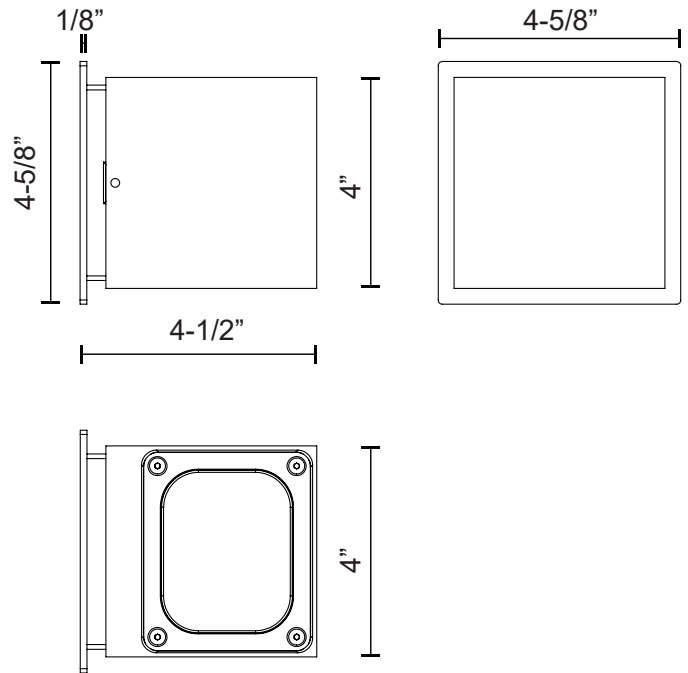

STATO
EW33204-UNV

WALL

PROJECT

Black

White

SPECIFICATION DETAILS

Fixture Dimensions	W4" x H4" E4-1/2"
Light Source	LED with DC Driver
Wattage	15W
Total Lumens	1575lm
Delivered Lumens	BK-840lm
Voltage	120-277V
Color Temperature	3000K
CRI (Ra)	80CRI
Optional Color Temps	2700K - 5000K Available, Minimum Order Quantities Apply
LED Rated Life	50,000 hours
Dimming	100% - 10%, TRIAC or ELV Dimmer (Not Included)
Diffuser Details	Parabolic Aluminum Reflector
Glass Details	Clear Glass
Location	Wet, IP65
Illumination Direction	Up and Down
Mounting Style	All Orientation; Wall;
Canopy Dimensions	W4-5/8" x H4-5/8" x E1/8"

* For custom options, consult factory for details.

* For warranty information, please visit www.kuzcolighting.com/warranty

DESCRIPTION

Architectural exterior wall sconce, die-cast cubic aluminum body with clear tempered glass cover and multi-faceted aluminum reflector maximizes light output.

KUZCO

CANADA: 19054 28TH AVENUE - SURREY, BC V3Z 6M3
USA: 3035 E. LONE MOUNTAIN ROAD - LAS VEGAS, NV 89081

WWW.KUZCOLIGHTING.COM

© 2020 KUZCO LIGHTING. ALL RIGHTS RESERVED.

COMMENT