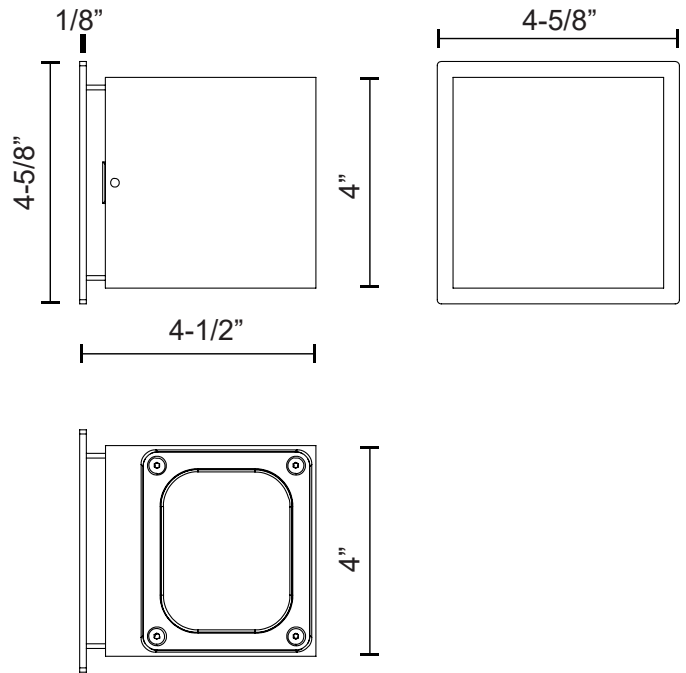

STATO EW33204

WALL

PROJECT

SPECIFICATION DETAILS

Fixture Dimensions	W4" x H4" E4-1/2"
Light Source	LED with DC Driver
Wattage	15W
Total Lumens	1575lm
Delivered Lumens	BK-840lm
Voltage	120-277V
Color Temperature	3000K
CRI (Ra)	80CRI
Optional Color Temps	2700K - 5000K Available, Minimum Order Quantities Apply
LED Rated Life	50,000 hours
Dimming	Non-Dimming
Diffuser Details	Parabolic Aluminum Reflector
Glass Details	Clear Glass
Location	Wet, IP65
Illumination Direction	Up and Down
Mounting Style	All Orientation; Wall;
Canopy Dimensions	W4-5/8" x H4-5/8" x E1/8"

* For custom options, consult factory for details.

* For warranty information, please visit www.kuzcolighting.com/warranty

DESCRIPTION

Architectural exterior wall sconce, die-cast cubic aluminum body with clear tempered glass cover and multi-faceted aluminum reflector maximizes light output.

KUZCO

CANADA: 19054 28TH AVENUE - SURREY, BC V3Z 6M3
USA: 3035 E. LONE MOUNTAIN ROAD - LAS VEGAS, NV 89081

WWW.KUZCOLIGHTING.COM

© 2020 KUZCO LIGHTING. ALL RIGHTS RESERVED.

COMMENT