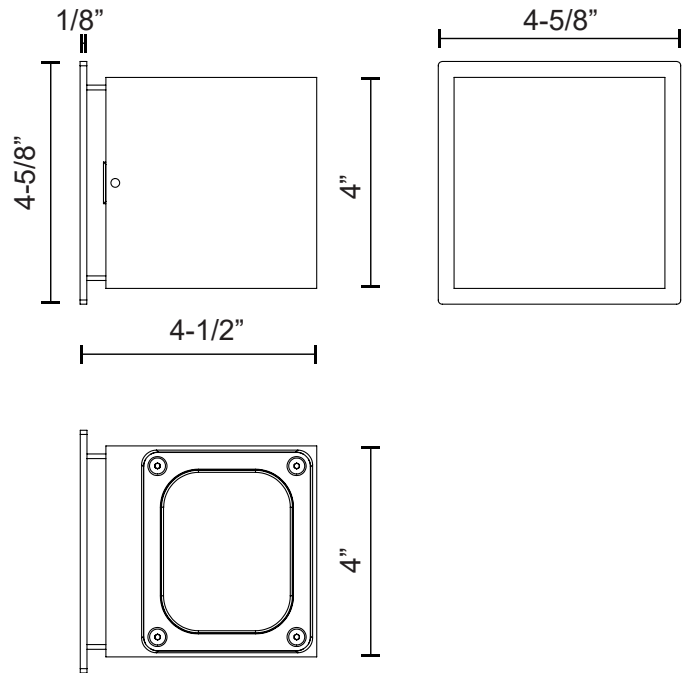

STATO
EW33104-UNV

WALL

PROJECT

White

Black

SPECIFICATION DETAILS

Fixture Dimensions	W4" x H4" E4-1/2"
Light Source	LED with DC Driver
Wattage	6W
Total Lumens	840lm
Delivered Lumens	BK-420lm
Voltage	120-277V
Color Temperature	3000K
CRI (Ra)	80CRI
Optional Color Temps	2700K - 5000K Available, Minimum Order Quantities Apply
LED Rated Life	50,000 hours
Dimming	100% - 10%, TRIAC or ELV Dimmer (Not Included)
Diffuser Details	Parabolic Aluminum Reflector
Glass Details	Clear Glass
Location	Wet, IP65
Illumination Direction	Downlight
Mounting Style	All Orientation; Wall;
Canopy Dimensions	W4-5/8" x H4-5/8" x E1/8"

* For custom options, consult factory for details.

* For warranty information, please visit www.kuzcolighting.com/warranty

DESCRIPTION

Architectural exterior wall sconce, die-cast cubic aluminum body with clear tempered glass cover and multi-faceted aluminum reflector maximizes light output.

KUZCO

CANADA: 19054 28TH AVENUE - SURREY, BC V3Z 6M3
USA: 3035 E. LONE MOUNTAIN ROAD - LAS VEGAS, NV 89081

WWW.KUZCOLIGHTING.COM

© 2020 KUZCO LIGHTING. ALL RIGHTS RESERVED.

COMMENT