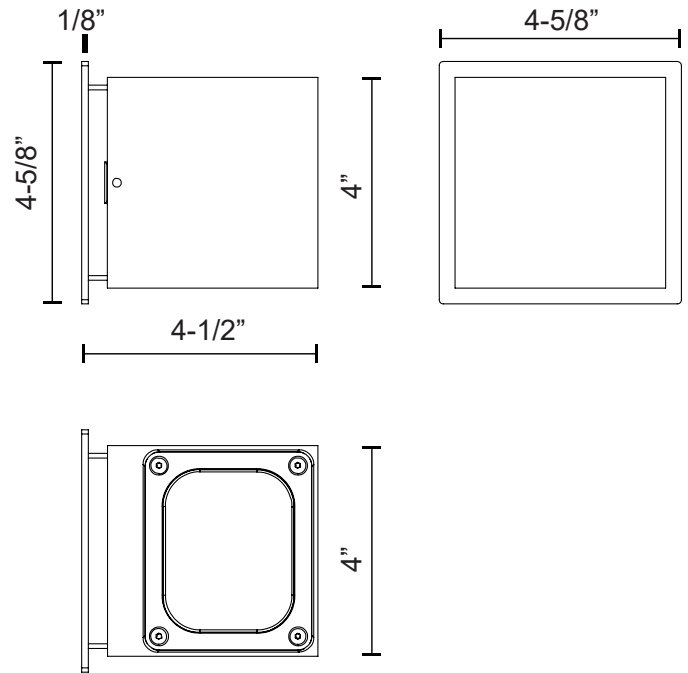

STATO EW33104

WALL

PROJECT

EW33104-GH
Graphite

EW33104-BK
Black

EW33104-WH
White

SPECIFICATION DETAILS

Fixture Dimensions	W4" x H4" E4-1/2"
Light Source	LED with DC Driver
Wattage	6W
Total Lumens	840lm
Delivered Lumens	BK-420lm
Voltage	120-277V
Color Temperature	3000K
CRI (Ra)	80CRI
Optional Color Temps	2700K - 5000K Available, Minimum Order Quantities Apply
LED Rated Life	50,000 hours
Dimming	Non-Dimming
Diffuser Details	Parabolic Aluminum Reflector
Glass Details	Clear Glass
Location	Wet, IP65
Illumination Direction	Downlight
Mounting Style	All Orientation; Wall;
Canopy Dimensions	W4-5/8" x H4-5/8" x E1/8"

* For custom options, consult factory for details.

* For warranty information, please visit www.kuzcolighting.com/warranty

DESCRIPTION

Architectural exterior wall sconce, die-cast cubic aluminum body with clear tempered glass cover and multi-faceted aluminum reflector maximizes light output.