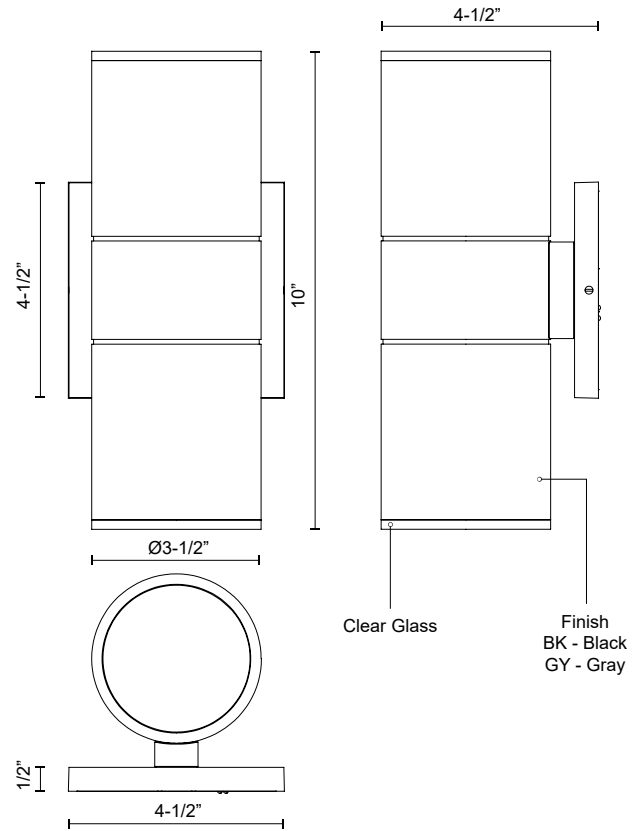

LUND EW3210

WALL

PROJECT

EW3210-BK
Black

EW3210-GY
Gray

SPECIFICATION DETAILS

* For custom options, consult factory for details.

Fixture Dimensions	D3-1/2" x H10" x E4-1/2"
Light Source	AC LED Module
Wattage	20W
Total Lumens	1700lm
Delivered Lumens	1268lm
Voltage	120V
Color Temperature	3000K
CRI (Ra)	>90
Optional Color Temps	2700K - 5000K Available, Minimum Order Quantities Apply
LED Rated Life	50,000 hours
Dimming	100% - 10%, ELV Dimmer (Not Included)
Glass Details	Clear Glass
Diffuser Details	Anodized Parabolic Multi-Faceted Aluminum Reflector
Location	Wet
Warranty	5 Years
Canopy Dimensions	W4-1/2" x H4-1/2" x E1/2"

DESCRIPTION

High powered LED exterior two light wall mount fixture, die-cast aluminum housing molded into a cylinder shape in powder coated gray or black finishes. Concealed inside is our 120V AC LED technology with a tempered glass diffusers radiating light upward and downward against the wall where installed. Certified ETL wet location listed and is available in different sizes and one light options.