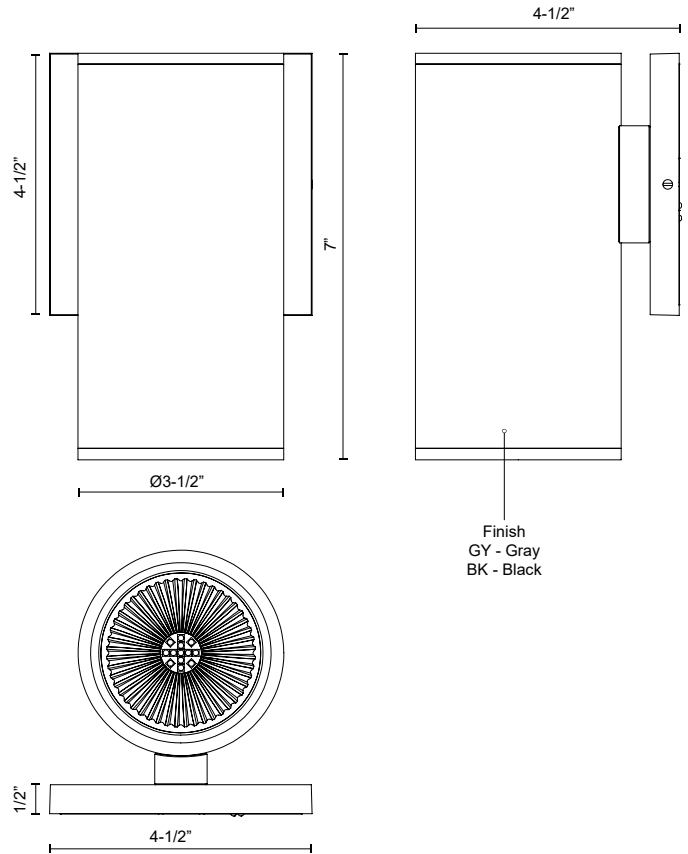

## SPECIFICATION DETAILS

<b>Fixture Dimensions</b>	D3-1/2" x H7" x E4-1/2"
<b>Light Source</b>	AC LED Module
<b>Wattage</b>	16W
<b>Total Lumens</b>	1100lm
<b>Delivered Lumens</b>	BK-912lm; GY-928lm;
<b>Voltage</b>	120V
<b>Color Temperature</b>	3000K
<b>CRI (Ra)</b>	90CRI
<b>Optional Color Temps</b>	2700K - 5000K Available, Minimum Order Quantities Apply
<b>LED Rated Life</b>	50,000 hours
<b>Dimming</b>	100% - 10%, ELV Dimmer (Not Included)
<b>Diffuser Details</b>	Parabolic Aluminum Reflector
<b>Glass Details</b>	Clear Glass
<b>Location</b>	Wet
<b>Illumination Direction</b>	Downlight
<b>Canopy Dimensions</b>	W4-1/2" x H4-1/2" x E1/2"

## DESCRIPTION

High powered LED exterior single light wall mount fixture, die-cast aluminum housing molded into a cylinder shape with in powder coated black or gray finishes. Concealed inside is our 120V AC LED technology with a tempered glass diffuser radiating light either upward or downward depending how it is mounted on the wall. Certified ETL wet location listed and is available in different sizes and two light options.