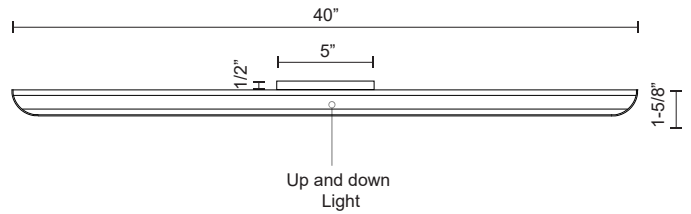

PLATEAU EW27140

WALL

PROJECT

DESCRIPTION

The minimal appearance of the Plateau series belies the functionality as a versatile exterior fixture. Contrasting sharp lines with the soft rounded bends of the planar surface, the reductive form is ancillary to present architecture. Diffuse light is spread both upward and downward from the linear aperture.

SPECIFICATION DETAILS

Fixture Dimensions	W40" x H6" x E1-5/8"
Light Source	LED with DC Driver
Wattage	50W
Total Lumens	4250lm
Delivered Lumens	BK-2650lm; GH-2781lm; WH-3090lm;
Voltage	120V
Color Temperature	3000K
CRI (Ra)	90CRI
Optional Color Temps	2700K - 5000K Available, Minimum Order Quantities Apply
LED Rated Life	50,000 hours
Dimming	100% - 10%, TRIAC or ELV Dimmer (Not Included)
Glass Details	Clear Glass
ADA Compliant	Yes
Location	Wet
Illumination Direction	Up and Down
Canopy Dimensions	W5" x H5" x E1/2"
Paint Finish	BK02; GH01; WH02;

* For custom options, consult factory for details.

* For warranty information, please visit www.kuzcolighting.com/warranty

Metal Finish
BK - Black
GH - Graphite
WH - White

KUZCO

CANADA: 19054 28TH AVENUE - SURREY, BC V3Z 6M3

USA: 3035 E. LONE MOUNTAIN ROAD - LAS VEGAS, NV 89081

WWW.KUZCOLIGHTING.COM

© 2019 KUZCO LIGHTING. ALL RIGHTS RESERVED.

COMMENT