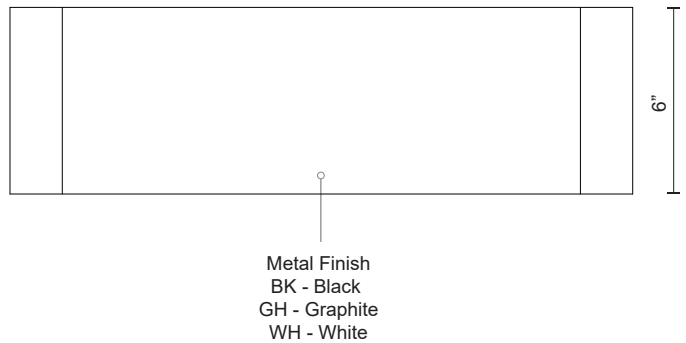

# PLATEAU EW27120

WALL

PROJECT

EW27120-BK  
Black

EW27120-WH  
White

EW27120-GH  
Graphite

## SPECIFICATION DETAILS

\* For custom options, consult factory for details.

<b>Fixture Dimensions</b>	W20" x H6" x E1-5/8
<b>Light Source</b>	LED with DC Driver
<b>Wattage</b>	24W
<b>Total Lumens</b>	2125lm
<b>Delivered Lumens</b>	BK-1492lm; GH-1566lm; WH-1740lm;
<b>Voltage</b>	120V
<b>Color Temperature</b>	3000K
<b>CRI (Ra)</b>	90CRI
<b>Optional Color Temps</b>	2700K - 5000K Available, Minimum Order Quantities Apply
<b>LED Rated Life</b>	50,000 hours
<b>Dimming</b>	100% - 10%, TRIAC or ELV Dimmer (Not Included)
<b>Glass Details</b>	Clear Glass
<b>ADA Compliant</b>	Yes
<b>Location</b>	Wet
<b>Compliance</b>	ADA
<b>Warranty</b>	5 Years
<b>Illumination Direction</b>	Up and Down
<b>CEC Title 24 JA8</b>	Yes, JA8-19
<b>Canopy Dimensions</b>	W5" x H5" x E1/2"

## DESCRIPTION

The minimal appearance of the Plateau series belies the functionality as a versatile exterior fixture. Contrasting sharp lines with the soft rounded bends of the planar surface, the reductive form is ancillary to present architecture. Diffuse light is spread both upward and downward from the linear aperture.