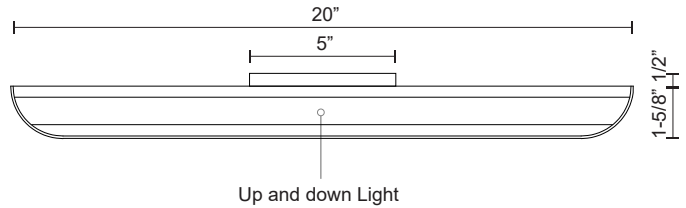

## SPECIFICATION DETAILS

\* For custom options, consult factory for details.

<b>Fixture Dimensions</b>	W20" x H6" x E1-5/8
<b>Light Source</b>	LED with DC Driver
<b>Wattage</b>	24W
<b>Total Lumens</b>	2125lm
<b>Delivered Lumens</b>	BK-1492lm; GH-1566lm; WH-1740lm;
<b>Voltage</b>	120V
<b>Color Temperature</b>	3000K
<b>CRI (Ra)</b>	90CRI
<b>Optional Color Temps</b>	2700K - 5000K Available, Minimum Order Quantities Apply
<b>LED Rated Life</b>	50,000 hours
<b>Dimming</b>	100% - 10%, TRIAC or ELV Dimmer (Not Included)
<b>Glass Details</b>	Clear Glass
<b>ADA Compliant</b>	Yes
<b>Location</b>	Wet
<b>Compliance</b>	ADA
<b>Warranty</b>	5 Years
<b>Illumination Direction</b>	Up and Down
<b>CEC Title 24 JA8</b>	Yes, JA8-19
<b>Canopy Dimensions</b>	W5" x H5" x E1/2"

## DESCRIPTION

The minimal appearance of the Plateau series belies the functionality as a versatile exterior fixture. Contrasting sharp lines with the soft rounded bends of the planar surface, the reductive form is ancillary to present architecture. Diffuse light is spread both upward and downward from the linear aperture.