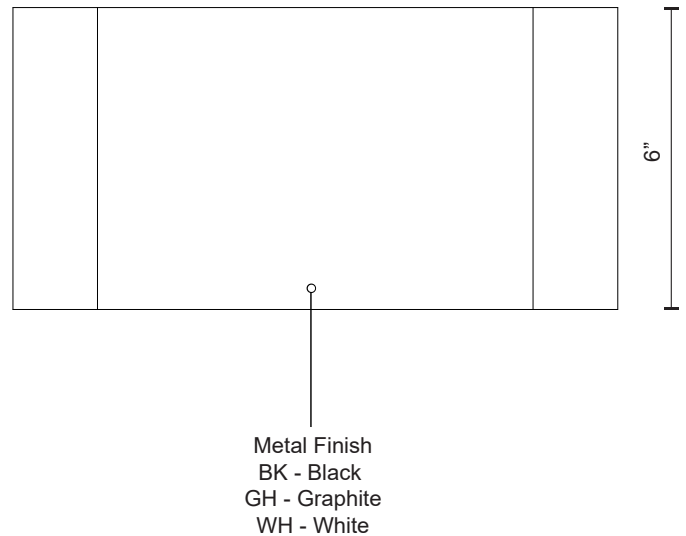

PLATEAU EW27112

WALL

PROJECT

EW27112-WH
White

EW27112-BK
Black

EW27112-GH
Graphite

SPECIFICATION DETAILS

Fixture Dimensions	W12" x H6" x E1-5/8"
Light Source	LED with DC Driver
Wattage	13W
Total Lumens	1100lm
Delivered Lumens	BK-934lm; GH-980lm; WH-1089lm;
Voltage	120V
Color Temperature	3000K
CRI (Ra)	90CRI
Optional Color Temps	2700K - 5000K Available, Minimum Order Quantities Apply
LED Rated Life	50,000 hours
Dimming	100% - 10%, TRIAC or ELV Dimmer (Not Included)
Glass Details	Clear Glass
ADA Compliant	Yes
Location	Wet
Illumination Direction	Up and Down
CEC Title 24 JA8	Yes, JA8-2022
Canopy Dimensions	W5" x H5" x E1/2"
Paint Finish	BK02; GH01; WH02;

* For custom options, consult factory for details.

* For warranty information, please visit www.kuzcolighting.com/warranty

DESCRIPTION

The minimal appearance of the Plateau series belies the functionality as a versatile exterior fixture. Contrasting sharp lines with the soft rounded bends of the planar surface, the reductive form is ancillary to present architecture. Diffuse light is spread both upward and downward from the linear aperture.