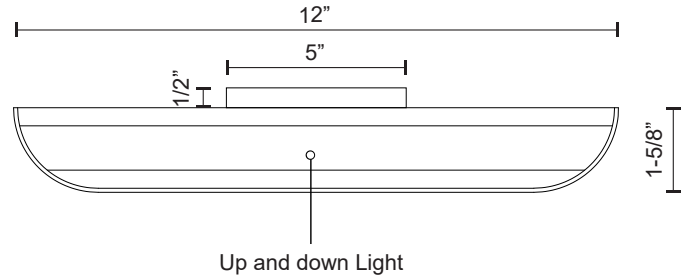

PLATEAU EW27112

WALL

PROJECT

EW27112-WH
White

EW27112-BK
Black

EW27112-GH
Graphite

SPECIFICATION DETAILS

Fixture Dimensions	W12" x H6" x E1-5/8"
Light Source	LED with DC Driver
Wattage	13W
Total Lumens	1100lm
Delivered Lumens	BK-934lm; GH-980lm; WH-1089lm;
Voltage	120V
Color Temperature	3000K
CRI (Ra)	90CRI
Optional Color Temps	2700K - 5000K Available, Minimum Order Quantities Apply
LED Rated Life	50,000 hours
Dimming	100% - 10%, TRIAC or ELV Dimmer (Not Included)
Glass Details	Clear Glass
ADA Compliant	Yes
Location	Wet
Illumination Direction	Up and Down
CEC Title 24 JA8	Yes, JA8-2022
Canopy Dimensions	W5" x H5" x E1/2"
Paint Finish	BK02; GH01; WH02;

* For custom options, consult factory for details.

* For warranty information, please visit www.kuzcolighting.com/warranty

DESCRIPTION

The minimal appearance of the Plateau series belies the functionality as a versatile exterior fixture. Contrasting sharp lines with the soft rounded bends of the planar surface, the reductive form is ancillary to present architecture. Diffuse light is spread both upward and downward from the linear aperture.