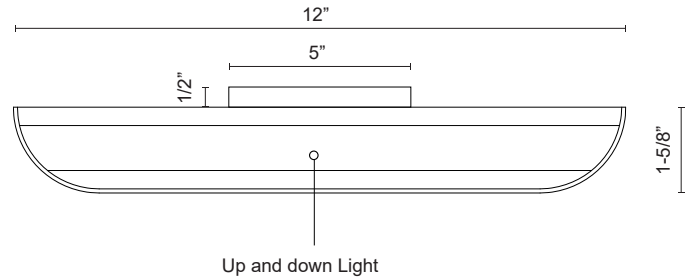

PLATEAU EW27112

WALL

PROJECT

EW27112-BK
Black

EW27112-GH
Graphite

SPECIFICATION DETAILS

Fixture Dimensions	W12" x H6" x E1-5/8"
Light Source	LED with DC Driver
Wattage	13W
Total Lumens	1100lm
Delivered Lumens	BK-934lm; GH-980lm
Voltage	120V
Color Temperature	3000K
CRI (Ra)	90CRI
Optional Color Temps	2700K - 5000K Available, Minimum Order Quantities Apply
LED Rated Life	50,000 hours
Dimming	100% - 10%, TRIAC or ELV Dimmer (Not Included)
Glass Details	Clear Glass
ADA Compliant	Yes
Location	Wet
Illumination Direction	Up and Down
CEC Title 24 JA8	Yes, JA8-2022
Canopy Dimensions	W5" x H5" x E1/2"
Paint Finish	BK02; GH01;

* For custom options, consult factory for details.

* For warranty information, please visit www.kuzcolighting.com/warranty

DESCRIPTION

The minimal appearance of the Plateau series belies the functionality as a versatile exterior fixture. Contrasting sharp lines with the soft rounded bends of the planar surface, the reductive form is ancillary to present architecture. Diffuse light is spread both upward and downward from the linear aperture.