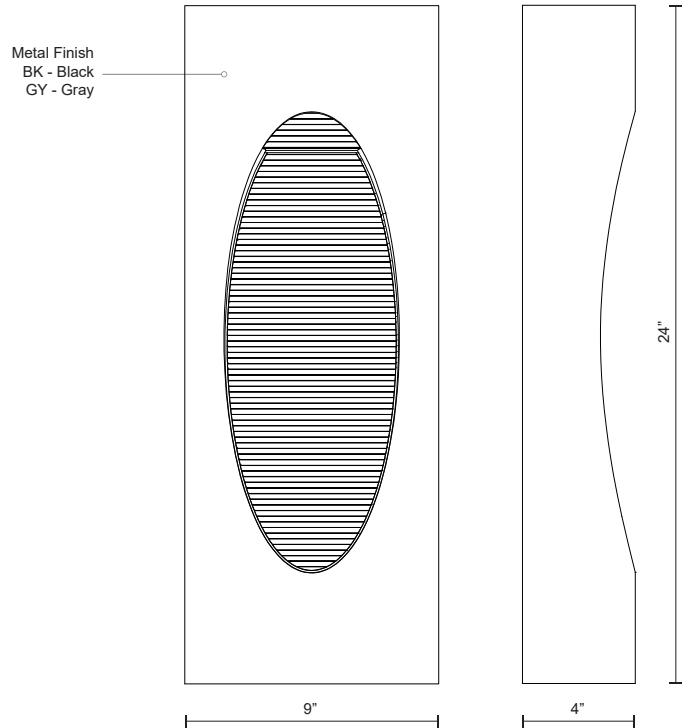

# CASCADES EW2224

WALL

PROJECT

EW2224-BK  
Black

EW2224-GY  
Gray

## SPECIFICATION DETAILS

\* For custom options, consult factory for details.

<b>Fixture Dimensions</b>	W9" x H24" x E4"
<b>Light Source</b>	LED
<b>Wattage</b>	20W
<b>Total Lumens</b>	1600lm
<b>Delivered Lumens</b>	BK-464lm; GY-544lm;
<b>Voltage</b>	120V
<b>Color Temperature</b>	3000K
<b>CRI (Ra)</b>	>90
<b>Optional Color Temps</b>	2700K - 5000K Available, Minimum Order Quantities Apply
<b>LED Rated Life</b>	50,000 hours
<b>Dimming</b>	100% - 10%, ELV Dimmer (Not Included)
<b>Diffuser Details</b>	Frosted Glass Diffuser
<b>Location</b>	Wet
<b>Warranty</b>	5 Years

## DESCRIPTION

A wall light for exterior spaces. Enhance the landscape architecture of your space with these illuminating towers. Lights project down from both the bottom and center of the tower. Available in two sizes and in two colors.