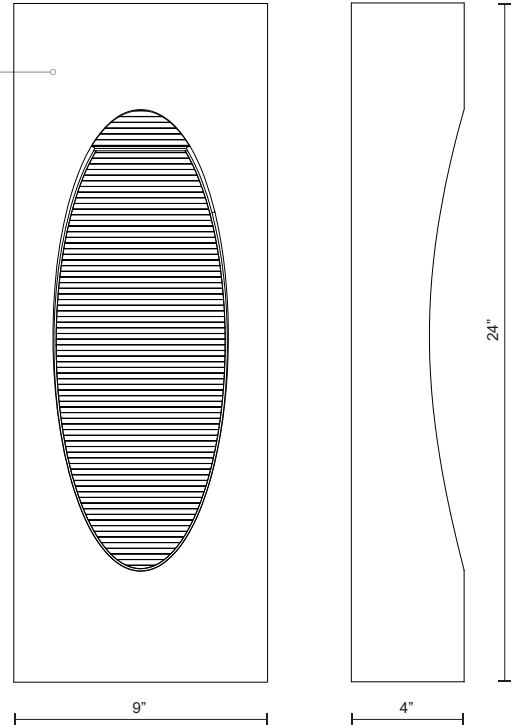

CASCADES EW2224

WALL

PROJECT

DESCRIPTION

A wall light for exterior spaces. Enhance the landscape architecture of your space with these illuminating towers. Lights project down from both the bottom and center of the tower. Available in two sizes and in gray.

SPECIFICATION DETAILS

Fixture Dimensions	W9" x H24" x E4"
Light Source	AC LED Module
Wattage	20W
Total Lumens	1600lm
Delivered Lumens	GY-544lm
Voltage	120V
Color Temperature	3000K
CRI (Ra)	90CRI
Optional Color Temps	2700K - 5000K Available, Minimum Order Quantities Apply
LED Rated Life	50,000 hours
Dimming	100% - 10%, ELV Dimmer (Not Included)
Glass Details	Frosted Glass
Location	Wet
Illumination Direction	Up and Down
Finish Option(s)	Gray

* For custom options, consult factory for details.

* For warranty information, please visit www.kuzcolighting.com/warranty

Metal Finish
GY - Gray

KUZCO

CANADA: 19054 28TH AVENUE - SURREY, BC V3Z 6M3

USA: 3035 E. LONE MOUNTAIN ROAD - LAS VEGAS, NV 89081

WWW.KUZCOLIGHTING.COM

© 2017 KUZCO LIGHTING. ALL RIGHTS RESERVED.

COMMENT