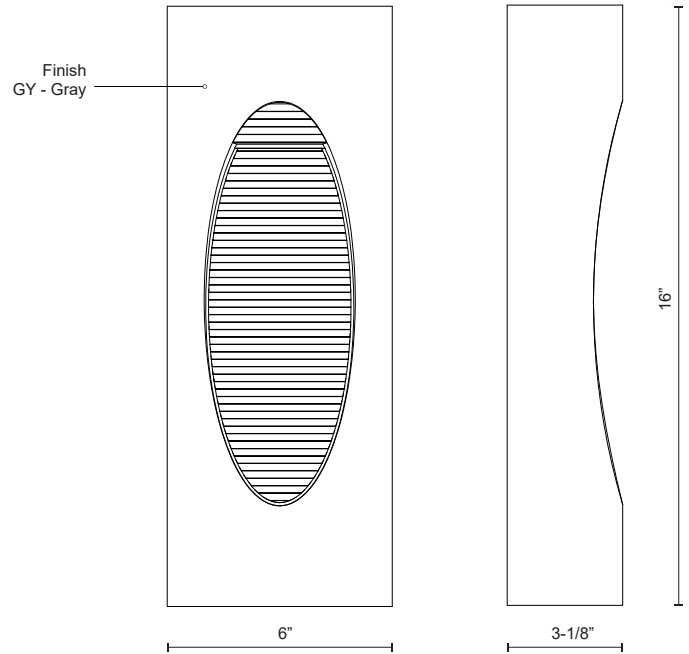

CASCADES EW2216

WALL

PROJECT

EW2216-GY
Gray

SPECIFICATION DETAILS

Fixture Dimensions	W6" x H16" x E3-1/8"
Light Source	AC LED Module
Wattage	18W
Total Lumens	1400lm
Delivered Lumens	GY-508lm
Voltage	120V
Color Temperature	3000K
CRI (Ra)	90CRI
Optional Color Temps	2700K - 5000K Available, Minimum Order Quantities Apply
LED Rated Life	50,000 hours
Dimming	100% - 10%, ELV Dimmer (Not Included)
Glass Details	Frosted Glass
ADA Compliant	Yes
Location	Wet
Illumination Direction	Up and Down

* For custom options, consult factory for details.

* For warranty information, please visit www.kuzcolighting.com/warranty

DESCRIPTION

A wall light for exterior spaces. Enhance the landscape architecture of your space with these illuminating towers. Lights project down from both the bottom and center of the tower. Available in gray finish.