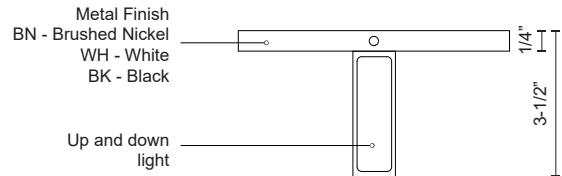

# VISTA EW22109

WALL

PROJECT

EW22109-BK  
Black

EW22109-WH  
White

EW22109-BN  
Brushed Nickel

## DESCRIPTION

The distinctly minimal Vista sconce is composed of perpendicular proportional planes. Open at both ends the extruded rectangle emanates a crisp V-shaped light pattern up and down. The excellent craftsmanship is prominently displayed with the simplicity of form. The curated selection of fine finishes allow the fixture to accent a space with color and texture or blend into the environment.

## SPECIFICATION DETAILS

\* For custom options, consult factory for details.

<b>Fixture Dimensions</b>	W1-1/8" x H5-1/2" x E3-1/2"
<b>Light Source</b>	AC LED Module
<b>Total Lumens</b>	505lm
<b>Delivered Lumens</b>	BN-293lm; WH-307lm;
<b>Wattage</b>	7W
<b>Voltage</b>	120V
<b>Color Temperature</b>	3000K
<b>CRI (Ra)</b>	90CRI
<b>Optional Color Temps</b>	2700K - 5000K Available, Minimum Order Quantities Apply
<b>LED Rated Life</b>	50,000 hours
<b>Glass Details</b>	Frosted Glass
<b>ADA Compliant</b>	Yes
<b>Dimming</b>	100% - 10%, ELV Dimmer (Not Included)
<b>Warranty</b>	5 Years
<b>Illumination Direction</b>	Up and Down
<b>Mounting Style</b>	All Orientation; Wall;
<b>Canopy Dimensions</b>	W4-1/4" x H8-5/8" x E1/4"
<b>Location</b>	Wet
<b>Compliance</b>	ADA