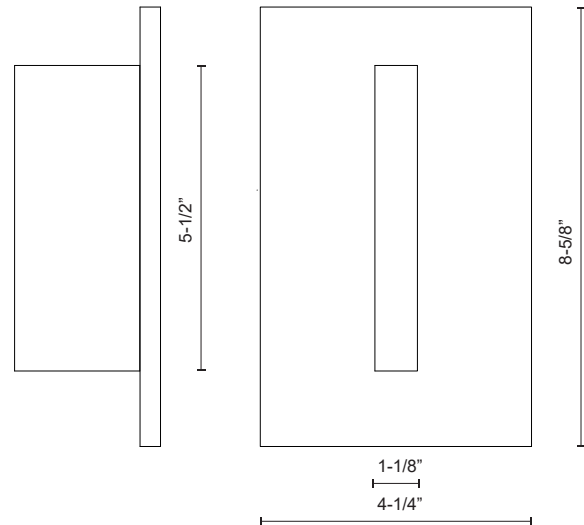

## DESCRIPTION

The distinctly minimal Vista sconce is composed of perpendicular proportional planes. Open at both ends the extruded rectangle emanates a crisp V-shaped light pattern up and down. The excellent craftsmanship is prominently displayed with the simplicity of form. The curated selection of fine finishes allow the fixture to accent a space with color and texture or blend into the environment.

## SPECIFICATION DETAILS

\* For custom options, consult factory for details.

<b>Fixture Dimensions</b>	W1-1/8" x H5-1/2" x E3-1/2"
<b>Light Source</b>	AC LED Module
<b>Total Lumens</b>	505lm
<b>Delivered Lumens</b>	BN-293lm; WH-307lm;
<b>Wattage</b>	7W
<b>Voltage</b>	120V
<b>Color Temperature</b>	3000K
<b>CRI (Ra)</b>	90CRI
<b>Optional Color Temps</b>	2700K - 5000K Available, Minimum Order Quantities Apply
<b>LED Rated Life</b>	50,000 hours
<b>Glass Details</b>	Frosted Glass
<b>ADA Compliant</b>	Yes
<b>Dimming</b>	100% - 10%, ELV Dimmer (Not Included)
<b>Warranty</b>	5 Years
<b>Illumination Direction</b>	Up and Down
<b>Mounting Style</b>	All Orientation; Wall;
<b>Canopy Dimensions</b>	W4-1/4" x H8-5/8" x E1/4"
<b>Location</b>	Wet
<b>Compliance</b>	ADA