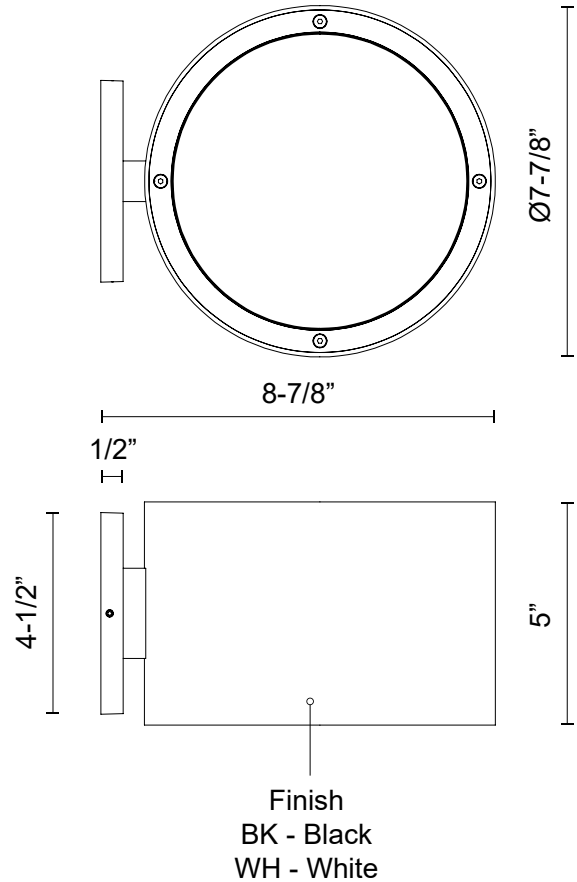

LAMAR EW19418

WALL

PROJECT

SPECIFICATION DETAILS

Fixture Dimensions	W7-7/8" x H5" x E8-7/8"
Light Source	LED with DC Driver
Wattage	50W
Total Lumens	3250lm
Delivered Lumens	BK-2850lm; WH-3106lm;
Voltage	120V
Color Temperature	3000K
CRI (Ra)	90CRI
Optional Color Temps	2700K - 5000K Available, Minimum Order Quantities Apply
LED Rated Life	50,000 hours
Dimming	100% - 10%, TRIAC or ELV Dimmer (Not Included)
Diffuser Details	Frosted PC Diffuser
Location	Wet
Illumination Direction	Up and Down
Mounting Style	All Orientation; Wall;
Canopy Dimensions	W4-1/2" x H4-1/2" x E1/2"
Paint Finish	BK02; WH02;

* For custom options, consult factory for details.

* For warranty information, please visit www.kuzcolighting.com/warranty

DESCRIPTION

Extruded aluminum cylinders with cast retaining rings and mounts. Exterior surface mount or pendant with Frosted PC Diffuser. Up and down light. Custom options available.

Finish
BK - Black
WH - White

KUZCO

CANADA: 19054 28TH AVENUE - SURREY, BC V3Z 6M3
USA: 3035 E. LONE MOUNTAIN ROAD - LAS VEGAS, NV 89081

WWW.KUZCOLIGHTING.COM

© 2021 KUZCO LIGHTING. ALL RIGHTS RESERVED.

COMMENT