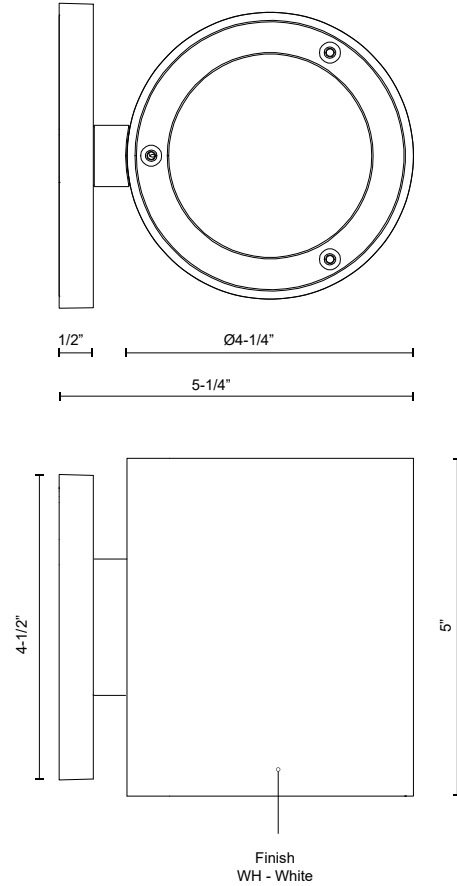

LAMAR EW19404

WALL

PROJECT

SPECIFICATION DETAILS

Fixture Dimensions	W4-1/4" x H5" x E5-1/4"
Light Source	LED with DC Driver
Wattage	20W
Total Lumens	1530lm
Delivered Lumens	WH-1100lm*
Voltage	120V
Color Temperature	3000K
CRI (Ra)	90CRI
Optional Color Temps	2700K - 5000K Available, Minimum Order Quantities Apply
LED Rated Life	50,000 hours
Dimming	100% - 10%, TRIAC or ELV Dimmer (Not Included)
Diffuser Details	Frosted PC Diffuser
Location	Wet
Illumination Direction	Downlight
Mounting Style	All Orientation; Wall;
Canopy Dimensions	W4-1/2" x H4-1/2" x E1/2"
Paint Finish	WH02

* For custom options, consult factory for details.

* For warranty information, please visit www.kuzcolighting.com/warranty

DESCRIPTION

Extruded aluminum cylinders with cast retaining rings and mounts.
Exterior surface mount or pendant with Frosted PC Diffuser. Down light.
Custom options available.

KUZCO

CANADA: 19054 28TH AVENUE - SURREY, BC V3Z 6M3
USA: 3035 E. LONE MOUNTAIN ROAD - LAS VEGAS, NV 89081

WWW.KUZCOLIGHTING.COM

© 2021 KUZCO LIGHTING. ALL RIGHTS RESERVED.

COMMENT