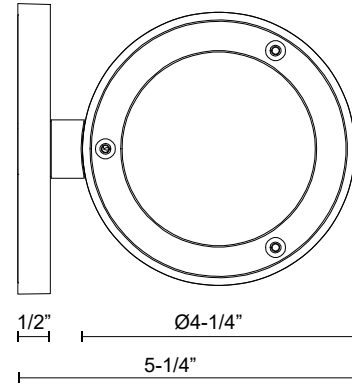

LAMAR EW19404

WALL

PROJECT

SPECIFICATION DETAILS

Fixture Dimensions	W4-1/4" x H5" x E5-1/4"
Light Source	LED with DC Driver
Wattage	20W
Total Lumens	1530lm
Delivered Lumens	BK-1022lm; WH-1100lm*;
Voltage	120V
Color Temperature	3000K
CRI (Ra)	90CRI
Optional Color Temps	2700K - 5000K Available, Minimum Order Quantities Apply
LED Rated Life	50,000 hours
Dimming	100% - 10%, TRIAC or ELV Dimmer (Not Included)
Diffuser Details	Frosted PC Diffuser
Location	Wet
Illumination Direction	Downlight
Mounting Style	All Orientation; Wall;
Canopy Dimensions	W4-1/2" x H4-1/2" x E1/2"
Paint Finish	BK02; WH02;

* For custom options, consult factory for details.

* For warranty information, please visit www.kuzcolighting.com/warranty

DESCRIPTION

Extruded aluminum cylinders with cast retaining rings and mounts. Exterior surface mount or pendant with Frosted PC Diffuser. Down light. Custom options available.

KUZCO

CANADA: 19054 28TH AVENUE - SURREY, BC V3Z 6M3
USA: 3035 E. LONE MOUNTAIN ROAD - LAS VEGAS, NV 89081

WWW.KUZCOLIGHTING.COM

© 2021 KUZCO LIGHTING. ALL RIGHTS RESERVED.

COMMENT