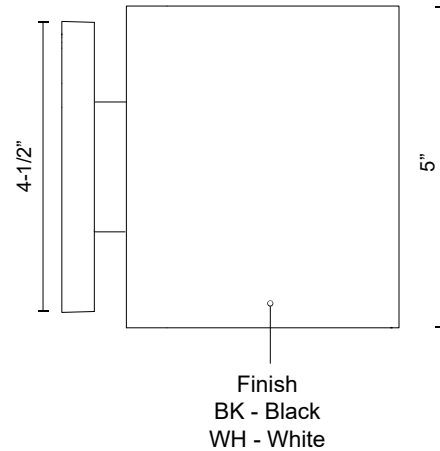

LAMAR EW19404

WALL

PROJECT

SPECIFICATION DETAILS

Fixture Dimensions	W4-1/4" x H5" x E5-1/4"
Light Source	LED with DC Driver
Wattage	20W
Total Lumens	1530lm
Delivered Lumens	BK-1022lm; WH-1100lm*;
Voltage	120V
Color Temperature	3000K
CRI (Ra)	90CRI
Optional Color Temps	2700K - 5000K Available, Minimum Order Quantities Apply
LED Rated Life	50,000 hours
Dimming	100% - 10%, TRIAC or ELV Dimmer (Not Included)
Diffuser Details	Frosted PC Diffuser
Location	Wet
Illumination Direction	Downlight
Mounting Style	All Orientation; Wall;
Canopy Dimensions	W4-1/2" x H4-1/2" x E1/2"
Paint Finish	BK02; WH02;

* For custom options, consult factory for details.

* For warranty information, please visit www.kuzcolighting.com/warranty

DESCRIPTION

Extruded aluminum cylinders with cast retaining rings and mounts. Exterior surface mount or pendant with Frosted PC Diffuser. Down light. Custom options available.

KUZCO

CANADA: 19054 28TH AVENUE - SURREY, BC V3Z 6M3
USA: 3035 E. LONE MOUNTAIN ROAD - LAS VEGAS, NV 89081

WWW.KUZCOLIGHTING.COM

© 2021 KUZCO LIGHTING. ALL RIGHTS RESERVED.

COMMENT