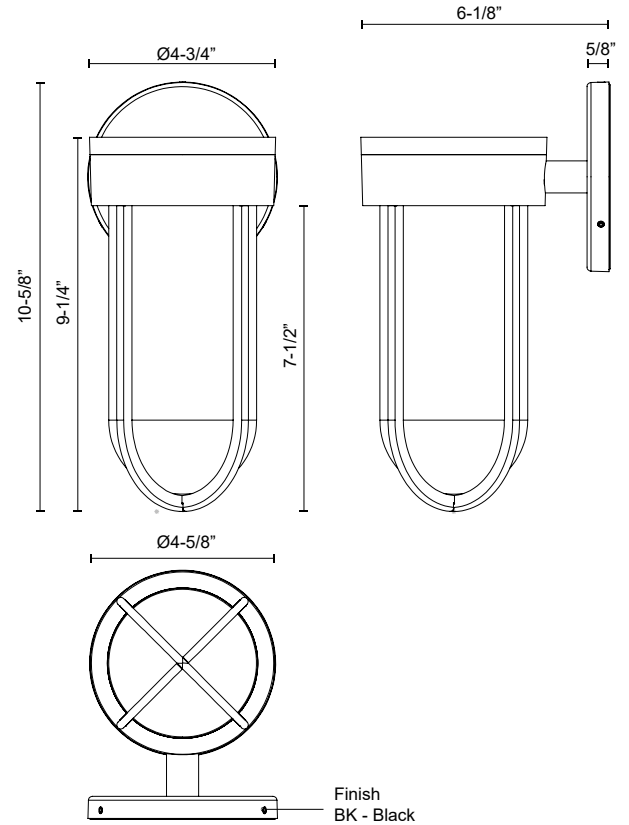

**DAVY  
EW17611**

WALL

PROJECT

**DESCRIPTION**

With a unique rounded metal frame and interior glass shell, this collection adds modern style to any exterior. Its style is matched by its function, providing ample illumination for all outdoor lighting needs.

**SPECIFICATION DETAILS**

\* For custom options, consult factory for details.

<b>Fixture Dimensions</b>	W4-5/8" x H10-5/8" x E6-1/8"
<b>Light Source</b>	AC LED Module
<b>Wattage</b>	15W
<b>Total Lumens</b>	1200lm
<b>Delivered Lumens</b>	BK-602lm
<b>Voltage</b>	120V
<b>Color Temperature</b>	3000K
<b>CRI (Ra)</b>	90CRI
<b>Optional Color Temps</b>	2700K - 5000K Available, Minimum Order Quantities Apply
<b>LED Rated Life</b>	50,000 hours
<b>Dimming</b>	100% - 10%, ELV Dimmer (Not Included)
<b>Diffuser Details</b>	Frosted PC Diffuser
<b>Glass Details</b>	Clear Water Glass
<b>Location</b>	Wet
<b>Warranty</b>	5 Years
<b>Mounting Style</b>	All Orientation; Wall;
<b>Canopy Dimensions</b>	D4-3/4" x E5/8"
<b>Finish Option(s)</b>	Black