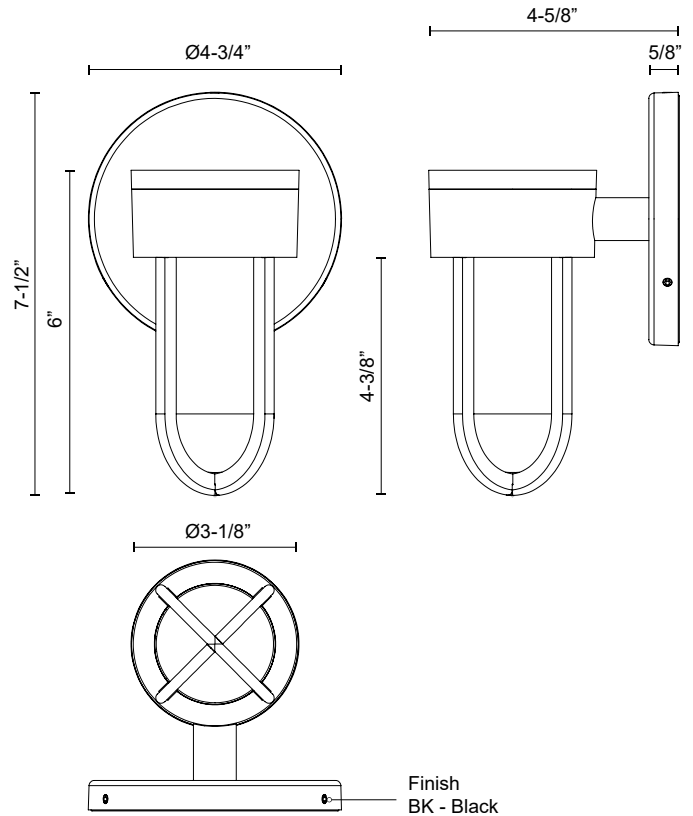

DAVY EW17608

WALL

PROJECT

DESCRIPTION

With a unique rounded metal frame and interior glass shell, this collection adds modern style to any exterior. Its style is matched by its function, providing ample illumination for all outdoor lighting needs.

SPECIFICATION DETAILS

Fixture Dimensions	W3-1/8" x H7-1/2" x E4-5/8"
Light Source	AC LED Module
Wattage	11W
Total Lumens	850lm
Delivered Lumens	BK-328lm
Voltage	120V
Color Temperature	3000K
CRI (Ra)	90CRI
Optional Color Temps	2700K - 5000K Available, Minimum Order Quantities Apply
LED Rated Life	50,000 hours
Dimming	100% - 10%, ELV Dimmer (Not Included)
Diffuser Details	Frosted PC Diffuser
Glass Details	Clear Water Glass
Location	Wet
Mounting Style	All Orientation; Wall;
Canopy Dimensions	D4-3/4" x E5/8"
Paint Finish	BK02
Finish Option(s)	Black

* For custom options, consult factory for details.

* For warranty information, please visit www.kuzcolighting.com/warranty

KUZCO

CANADA: 19054 28TH AVENUE - SURREY, BC V3Z 6M3

USA: 3035 E. LONE MOUNTAIN ROAD - LAS VEGAS, NV 89081

WWW.KUZCOLIGHTING.COM

© 2021 KUZCO LIGHTING. ALL RIGHTS RESERVED.

COMMENT