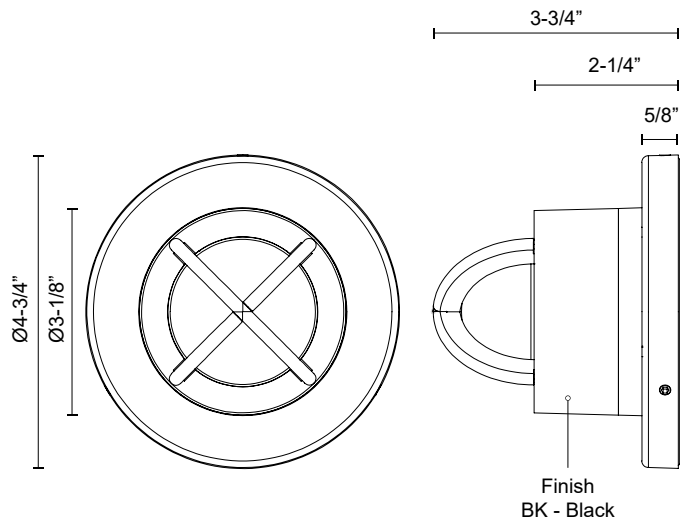

**DAVY
EW17605**

WALL

PROJECT

DESCRIPTION

With a unique rounded metal frame and interior glass shell, this collection adds modern style to any exterior. Its style is matched by its function, providing ample illumination for all outdoor lighting needs.

SPECIFICATION DETAILS

Fixture Dimensions	D3-1/8" x E3-3/4"
Light Source	AC LED Module
Wattage	8W
Total Lumens	680lm
Delivered Lumens	BK-210lm
Voltage	120V
Color Temperature	3000K
CRI (Ra)	90CRI
Optional Color Temps	2700K - 5000K Available, Minimum Order Quantities Apply
LED Rated Life	50,000 hours
Dimming	100% - 10%, ELV Dimmer (Not Included)
Diffuser Details	Frosted PC Diffuser
Glass Details	Clear Glass
ADA Compliant	Yes
Location	Wet
Mounting Style	All Orientation; Ceiling and Wall;
Canopy Dimensions	D4-3/4" x E5/8"
Paint Finish	BK02
Finish Option(s)	Black

* For custom options, consult factory for details.

* For warranty information, please visit www.kuzcolighting.com/warranty

KUZCO

CANADA: 19054 28TH AVENUE - SURREY, BC V3Z 6M3
USA: 3035 E. LONE MOUNTAIN ROAD - LAS VEGAS, NV 89081

WWW.KUZCOLIGHTING.COM

© 2021 KUZCO LIGHTING. ALL RIGHTS RESERVED.

COMMENT