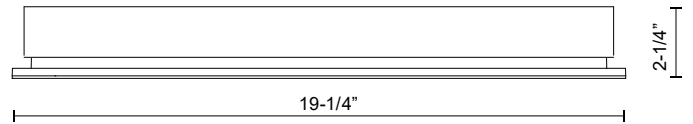

**BRISTOL
ER9420
STEP LIGHTS**

PROJECT

DESCRIPTION

This 20 inch long exterior recessed light is simple and beautiful. The rectangular die-cast aluminum housing acts as a border for the rectangle of LED light. Bristol's polymeric diffuser ensures you never have hot spots of light. Use in both exterior and interior locations. Requires either back-box with fixture ER9420-MBOX (Dry Location) or ER9420-CBOX (Wet Location). Back-box sold separately.

SPECIFICATION DETAILS

* For custom options, consult factory for details.

Fixture Dimensions	W19-1/4" x H3-5/8" x E2-1/4"
Light Source	AC LED Module
Total Lumens	1200lm
Wattage	16W
Delivered Lumens	BK-885lm; GY-935lm;
Voltage	120V
Color Temperature	3000K
CRI (Ra)	90CRI
Optional Color Temps	2700K - 5000K Available, Minimum Order Quantities Apply
LED Rated Life	50,000 hours
Dimming	100% - 10%, ELV Dimmer (Not Included)
Glass Details	Frosted Glass
Back Box Details	ER9420-CBOX(Wet Location)(Sold Separately); ER9420-MBOX(Dry Location)(Sold Separately);
ADA Compliant	Yes
Location	Wet
Warranty	5 Years
Illumination Direction	Footlight Illumination
Compliance	ADA

Metal Finish
GY - Gray
BK - Black

KUZCO

19054 28TH AVENUE
SURREY - BC V3Z 6M3
CANADA

WWW.KUZCOLIGHTING.COM

COMMENT