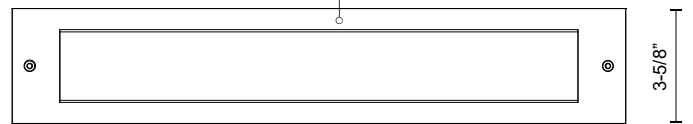

**BRISTOL
ER9420
STEP LIGHTS**

PROJECT

DESCRIPTION

This 20 inch long exterior recessed light is simple and beautiful. The rectangular die-cast aluminum housing acts as a border for the rectangle of LED light. Bristol's polymeric diffuser ensures you never have hot spots of light. Use in both exterior and interior locations. Requires either back-box with fixture ER9420-MBOX (Dry Location) or ER9420-CBOX (Wet Location). Back-box sold separately.

SPECIFICATION DETAILS

* For custom options, consult factory for details.

Fixture Dimensions	W19-1/4" x H3-5/8" x E2-1/4"
Light Source	AC LED Module
Total Lumens	1200lm
Wattage	16W
Delivered Lumens	BK-885lm; GY-935lm;
Voltage	120V
Color Temperature	3000K
CRI (Ra)	90CRI
Optional Color Temps	2700K - 5000K Available, Minimum Order Quantities Apply
LED Rated Life	50,000 hours
Dimming	100% - 10%, ELV Dimmer (Not Included)
Glass Details	Frosted Glass
Back Box Details	ER9420-CBOX(Wet Location)(Sold Separately); ER9420-MBOX(Dry Location)(Sold Separately);
ADA Compliant	Yes
Location	Wet
Warranty	5 Years
Illumination Direction	Footlight Illumination
Compliance	ADA

Metal Finish
GY - Gray
BK - Black

KUZCO

19054 28TH AVENUE
SURREY - BC V3Z 6M3
CANADA

WWW.KUZCOLIGHTING.COM

COMMENT