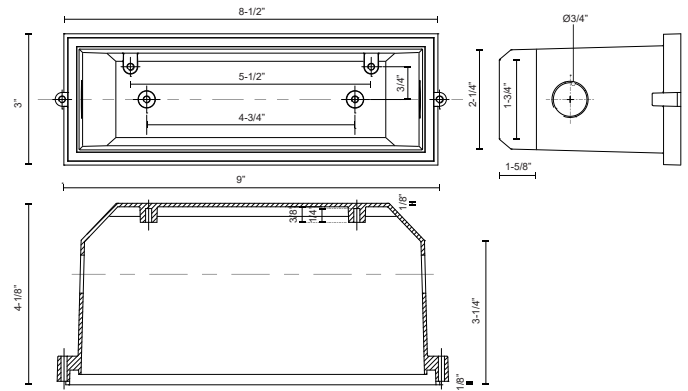

**BRISTOL
ER9410-CBOX
STEP LIGHTS**

PROJECT

DESCRIPTION

Die cast wet location back box compatible with the ER7110 and ER9410.

SPECIFICATION DETAILS

* For custom options, consult factory for details.

Fixture Dimensions	W9" x H3" x E4-1/8"
Location	Wet
Warranty	5 Years