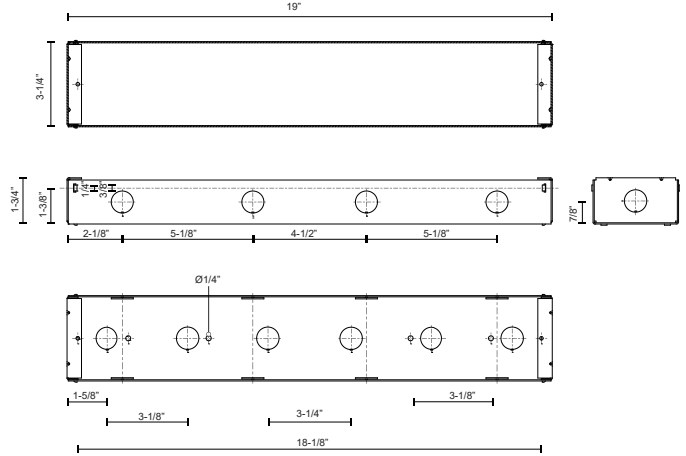

**NEWPORT
ER7120-MBOX
STEP LIGHTS**

PROJECT

DESCRIPTION

Dry location back box compatible with the ER7120 and ER9420.

SPECIFICATION DETAILS

Fixture Dimensions	W19" x H3-1/4" x E1-3/4"
Location	Dry

* For custom options, consult factory for details.
* For warranty information, please visit www.kuzcolighting.com/warranty

KUZCO

19054 28TH AVENUE
SURREY - BC V3Z 6M3
CANADA

WWW.KUZCOLIGHTING.COM

COMMENT